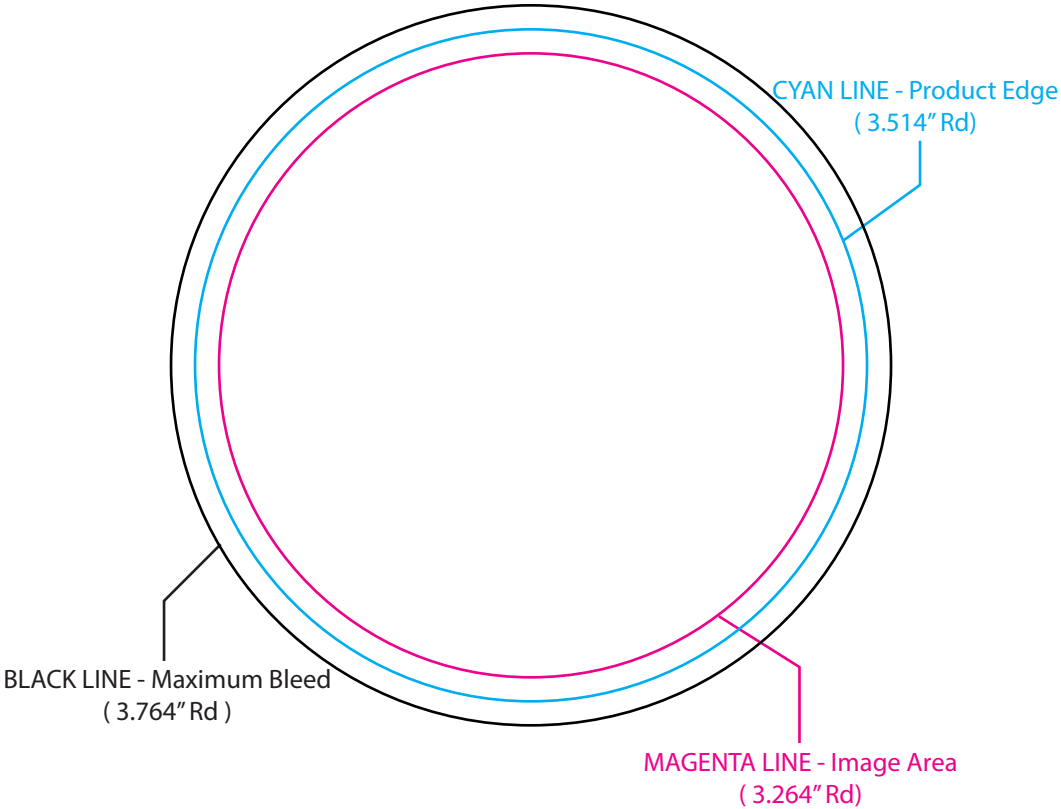

BL-8650 3.5" Round Leatherette Coaster

SILKSCREEN