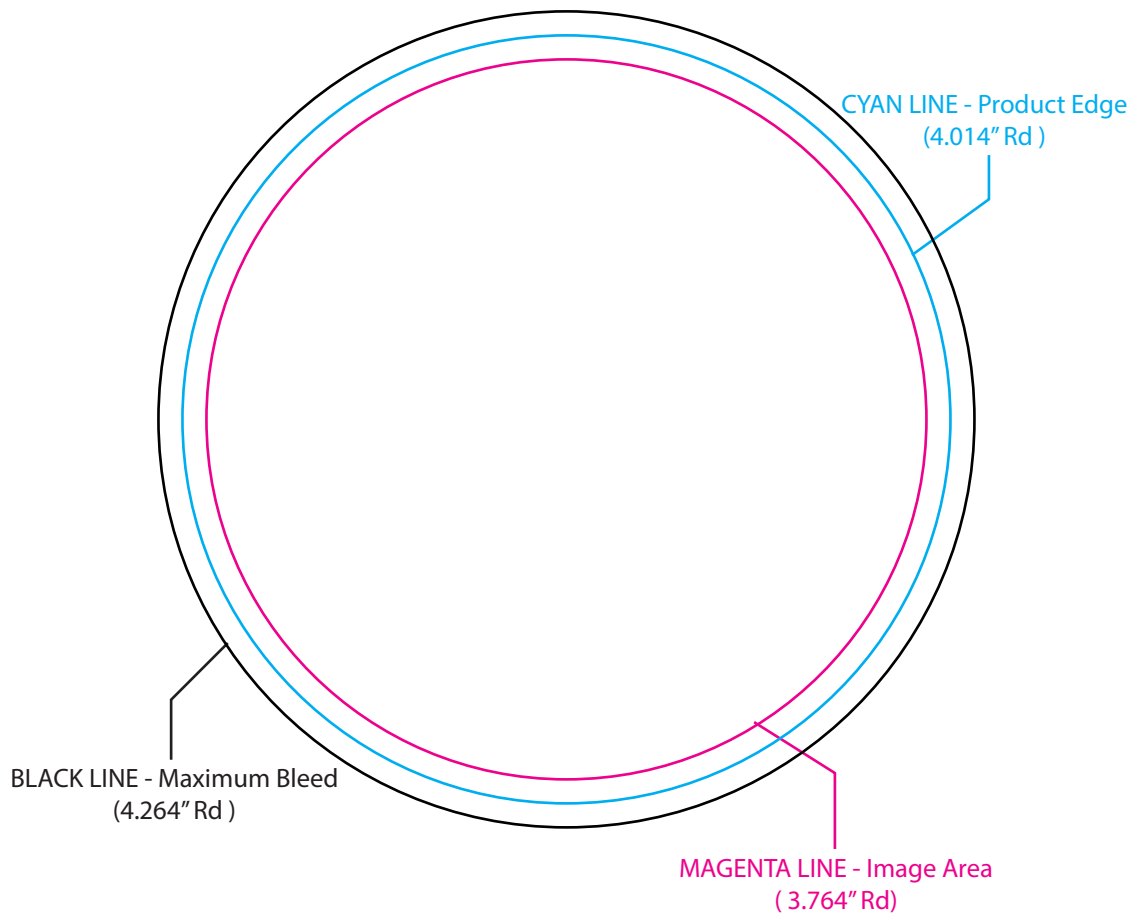

BL-8652 4" Round Leatherette Coaster

SILKSCREEN