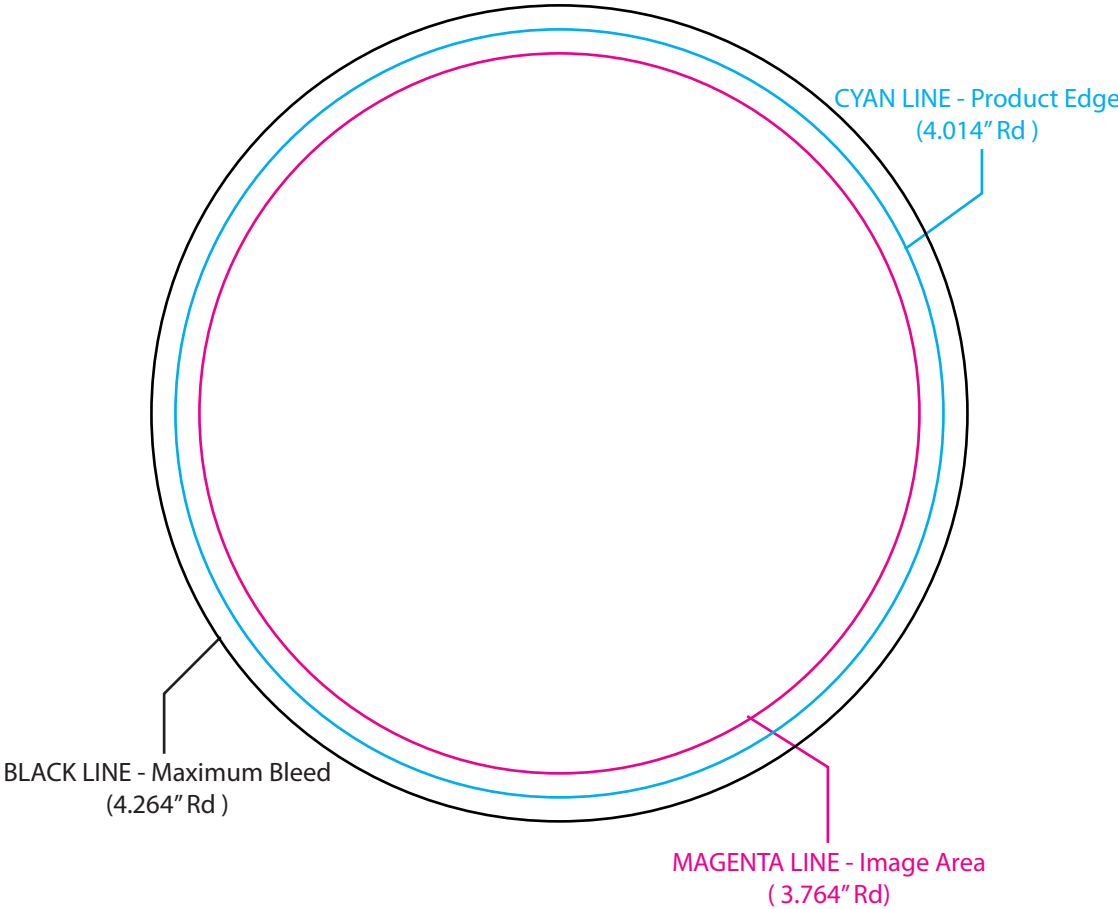

**BL-8661H 4" Round Silk-Screened Pulp-Board Coaster**

**SILKSCREEN**