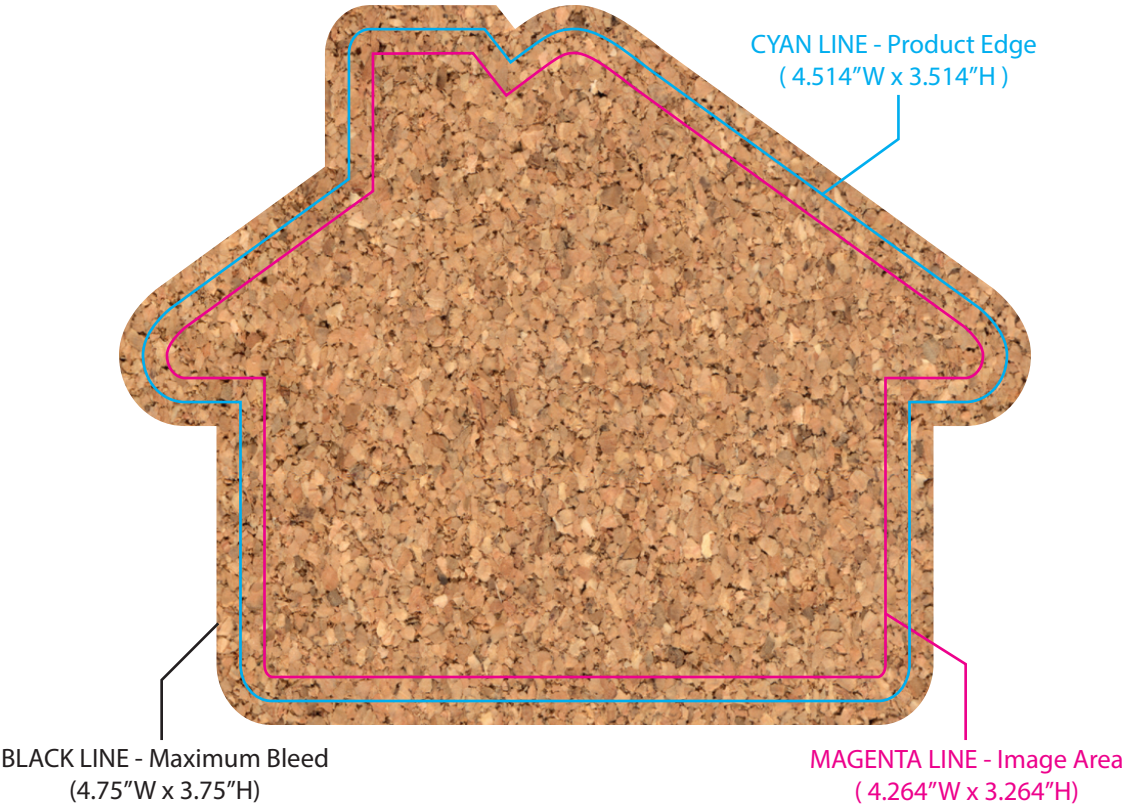

BL-8722 Heart Solid Cork Coaster

SILKSCREEN