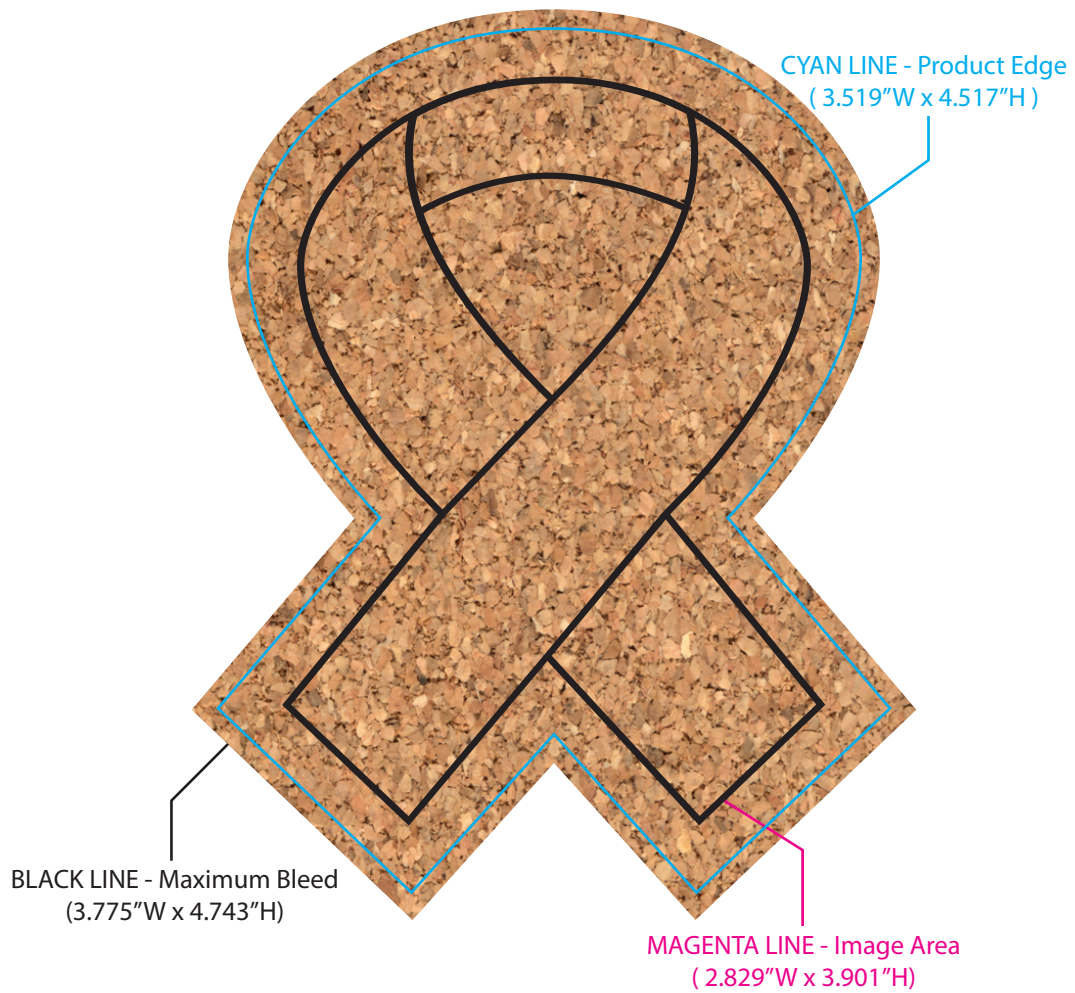

BL-8725 Ribbon Solid Cork Coaster

SILKSCREEN