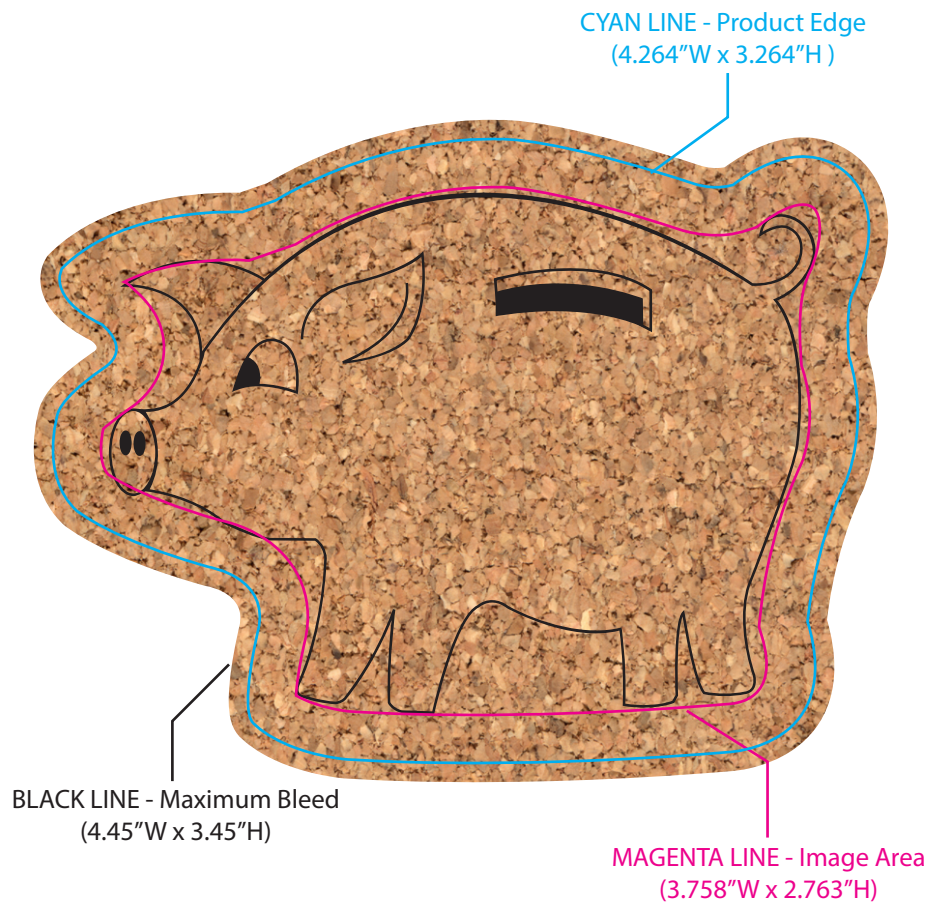

BL-8726 Pig Solid Cork Coaster

SILKSCREEN