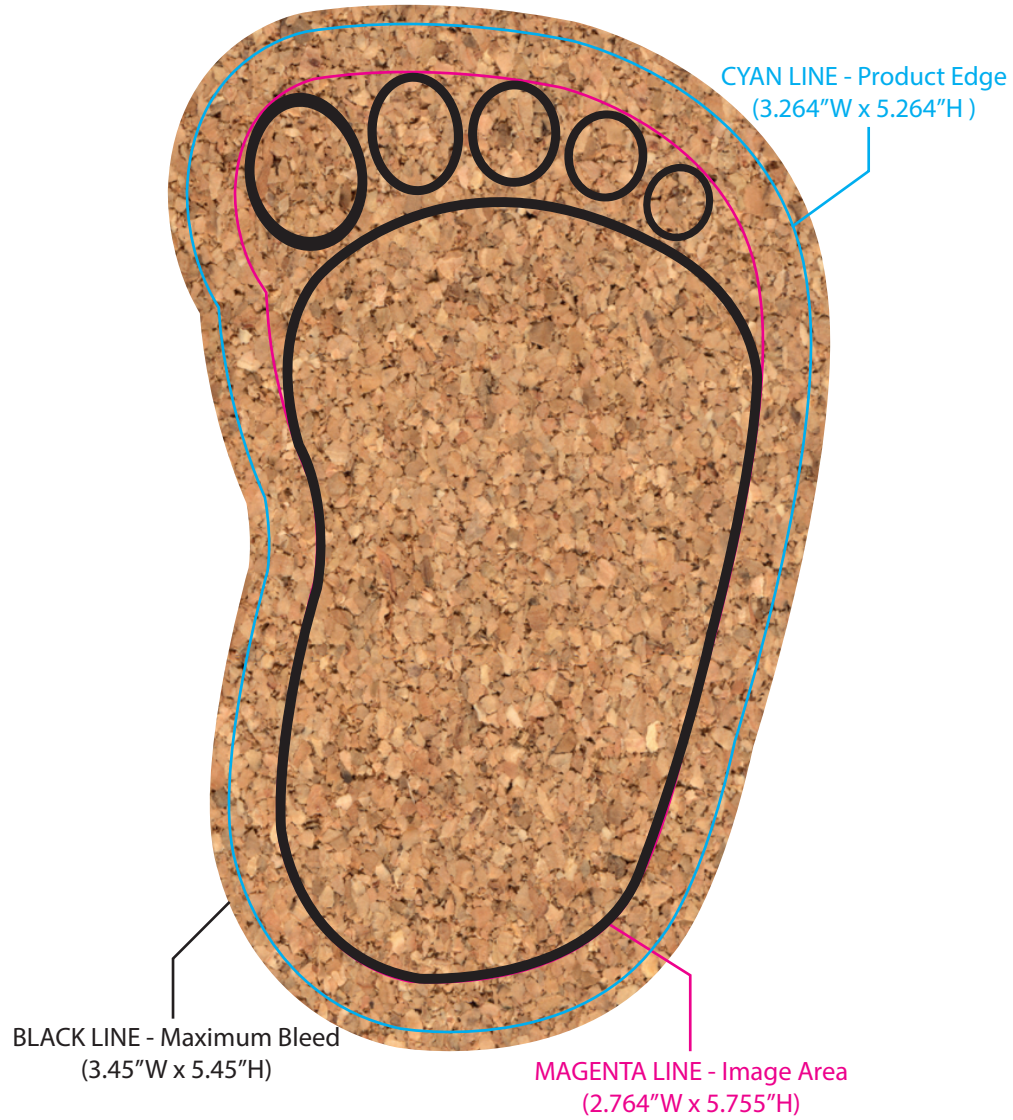

## BL-8729 Footprint Solid Cork Coaster

**SILKSCREEN**