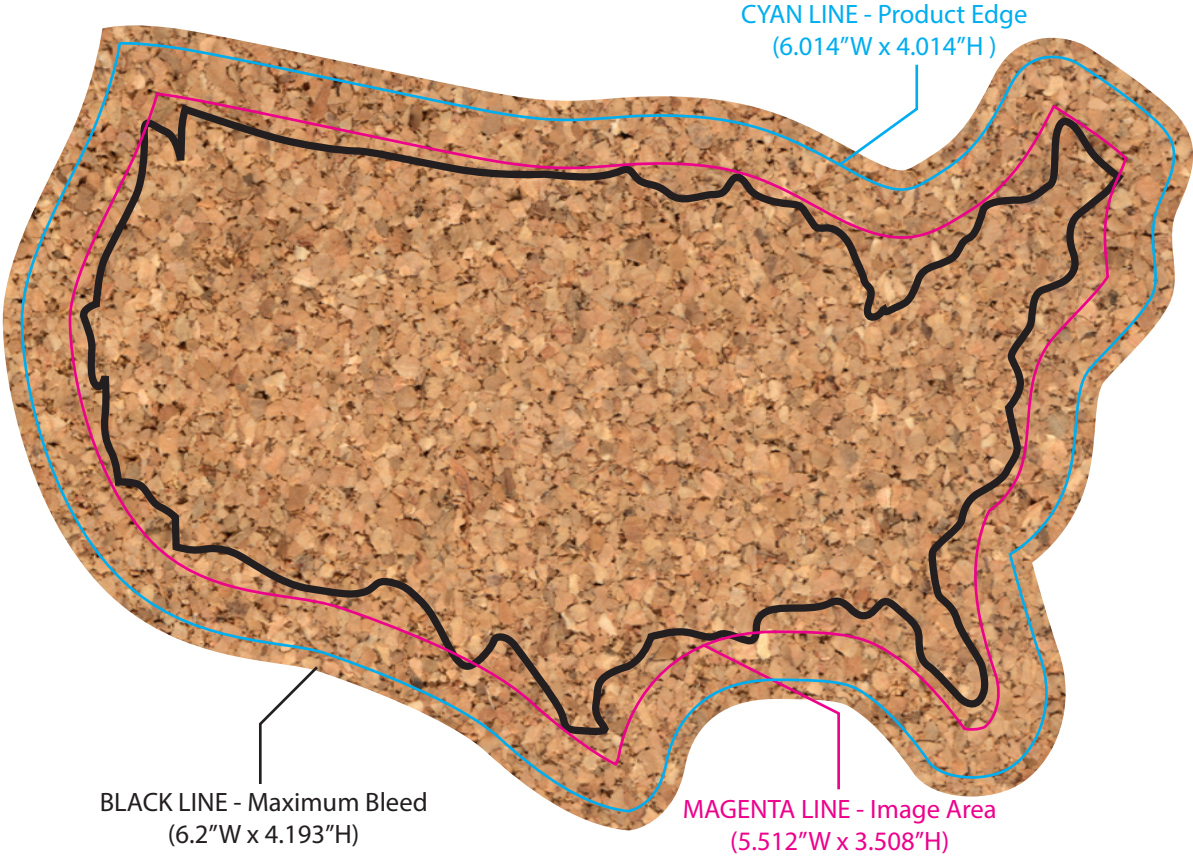

BL-8733 America Solid Cork Coaster

00000

SILKSCREEN