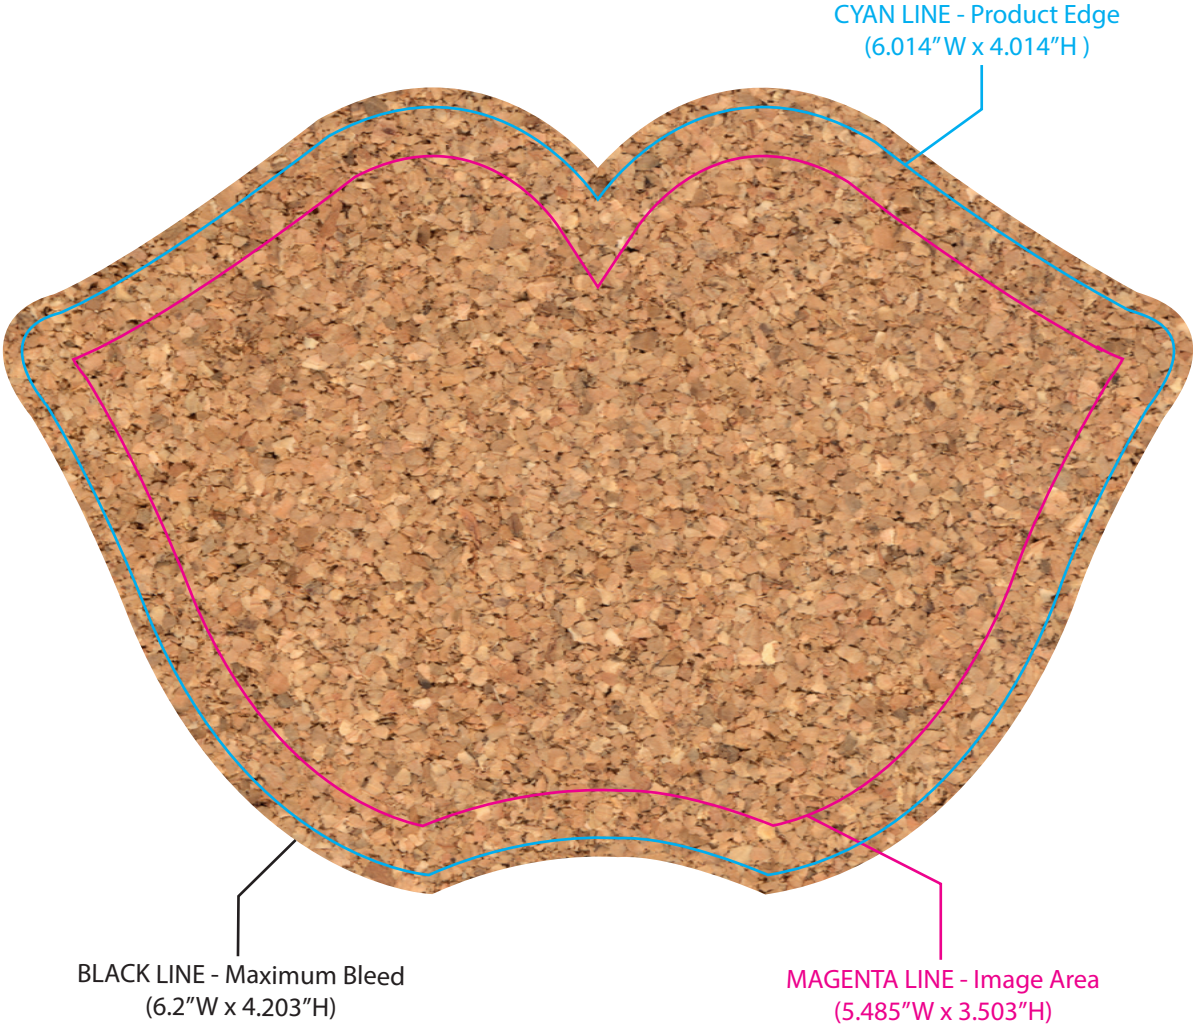

BL-8745 Lips Solid Cork Coaster

000000

SILKSCREEN