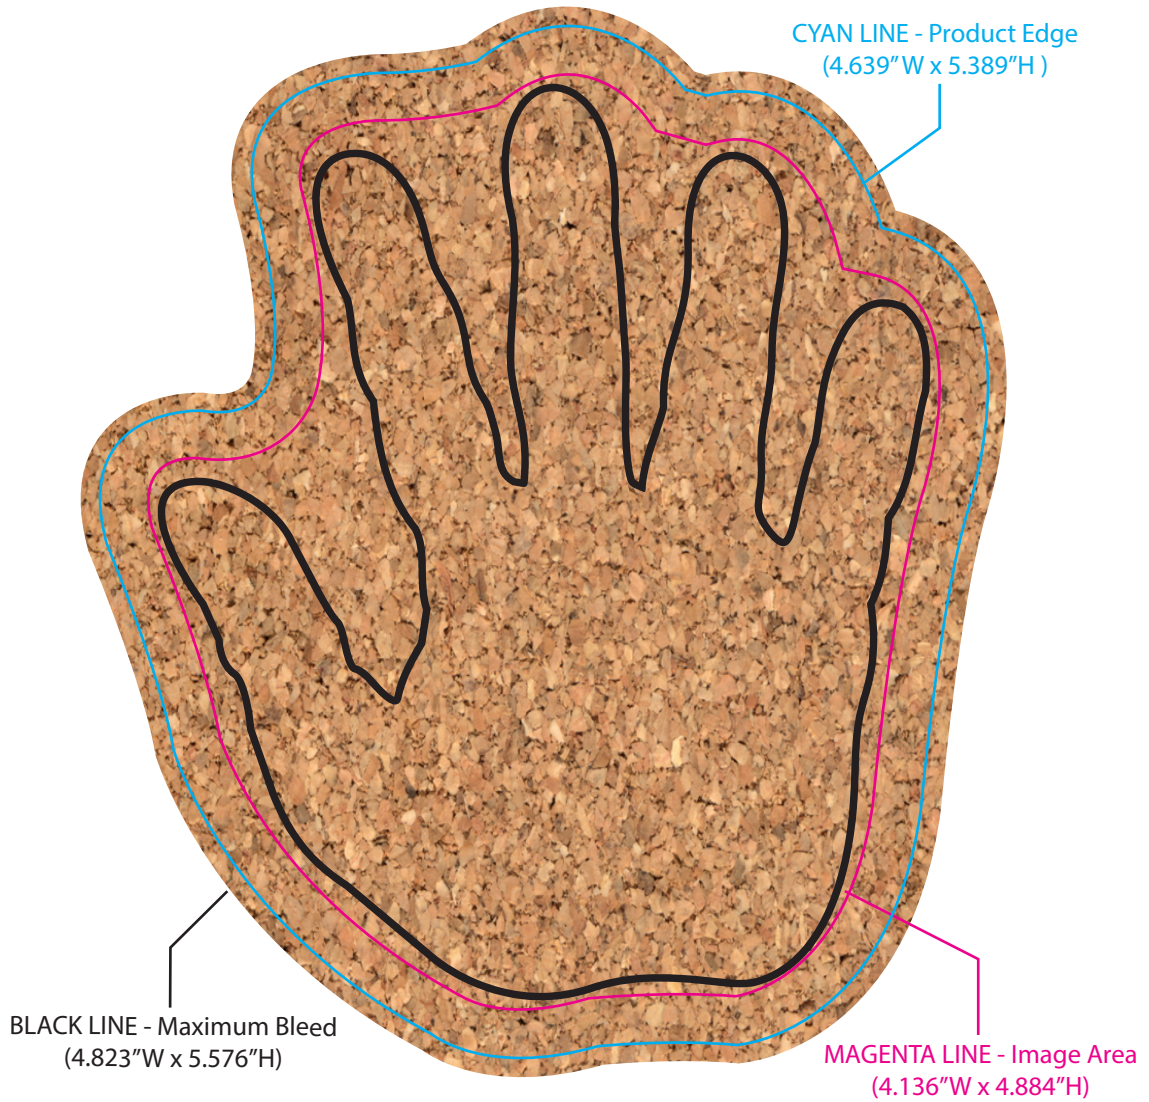

BL-8746 Hand Solid Cork Coaster

000000

SILKSCREEN