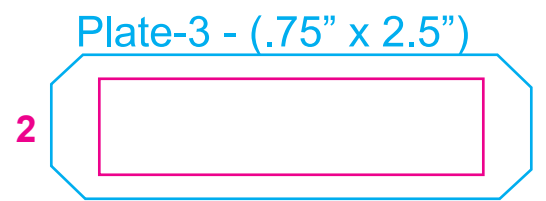

Cyan Line - CK-1008G GLASS DESK ALARM BOOK CLOCK PHOTO FRAME (11.25 W x 6 H x 1.75D)
Magenta Line Glass - Imprint Area (2.5 W X 1 H)

Magenta Line - Imprint Area (2 W x .5 H)
SILKSCREEN, PADPRINT OR LASER ON PLATE 3

PADPRINT OR LASER ON GLASS