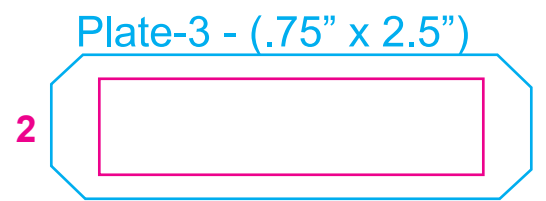

Cyan Line - CK-1008S GLASS DESK ALARM BOOK CLOCK PHOTO FRAME (11.25 W x 6 H x 1.75D)  
Magenta Line Glass - Imprint Area (2.5 W X 1 H)

Magenta Line - Imprint Area (2 W x .5 H)  
SILKSCREEN, PADPRINT OR LASER ON PLATE 3

PADPRINT OR LASER ON GLASS