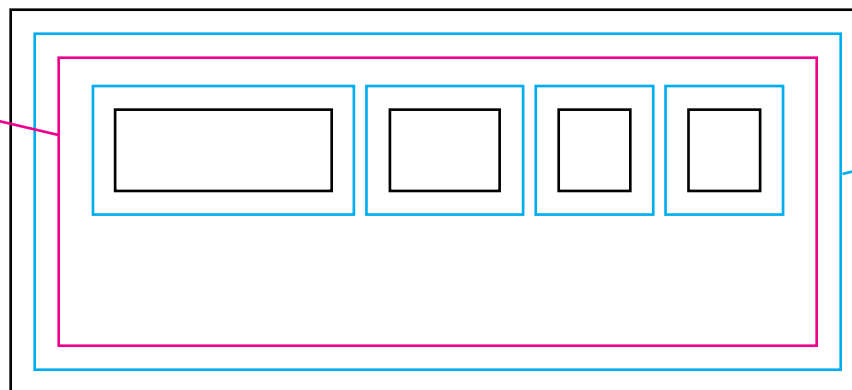

## CK-1489M Countdown Clock

**Magenta Line - Image Area**  
(1.5 x 3.948)

**Cyan Line - Product Edge**  
(1.75 x 4.198)

**Black Line - Maximum Bleed**  
(2 x 2.448)