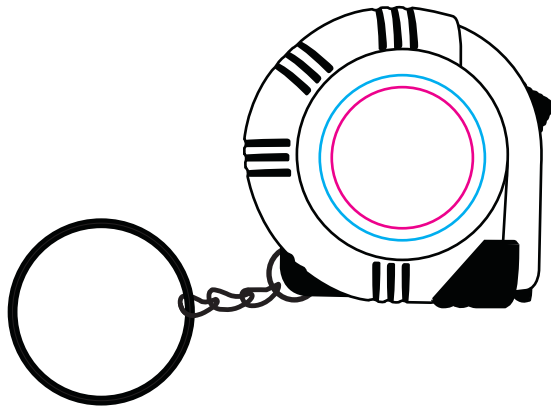

AA-101

Cyan Line - AA-101 Keytag Ice Scraper (1.98 W x 2.15754 H X 0.125 D)
Magenta Line - Imprint Area (1 W x 0.9375 H)

SILKSCREEN

Cyan Line - 99-151 Mini Tape Key Ring / Handy 39" / Sticker Dome (.874 D)
Magenta Line - Imprint Area (.75 D)

SILKSCREEN