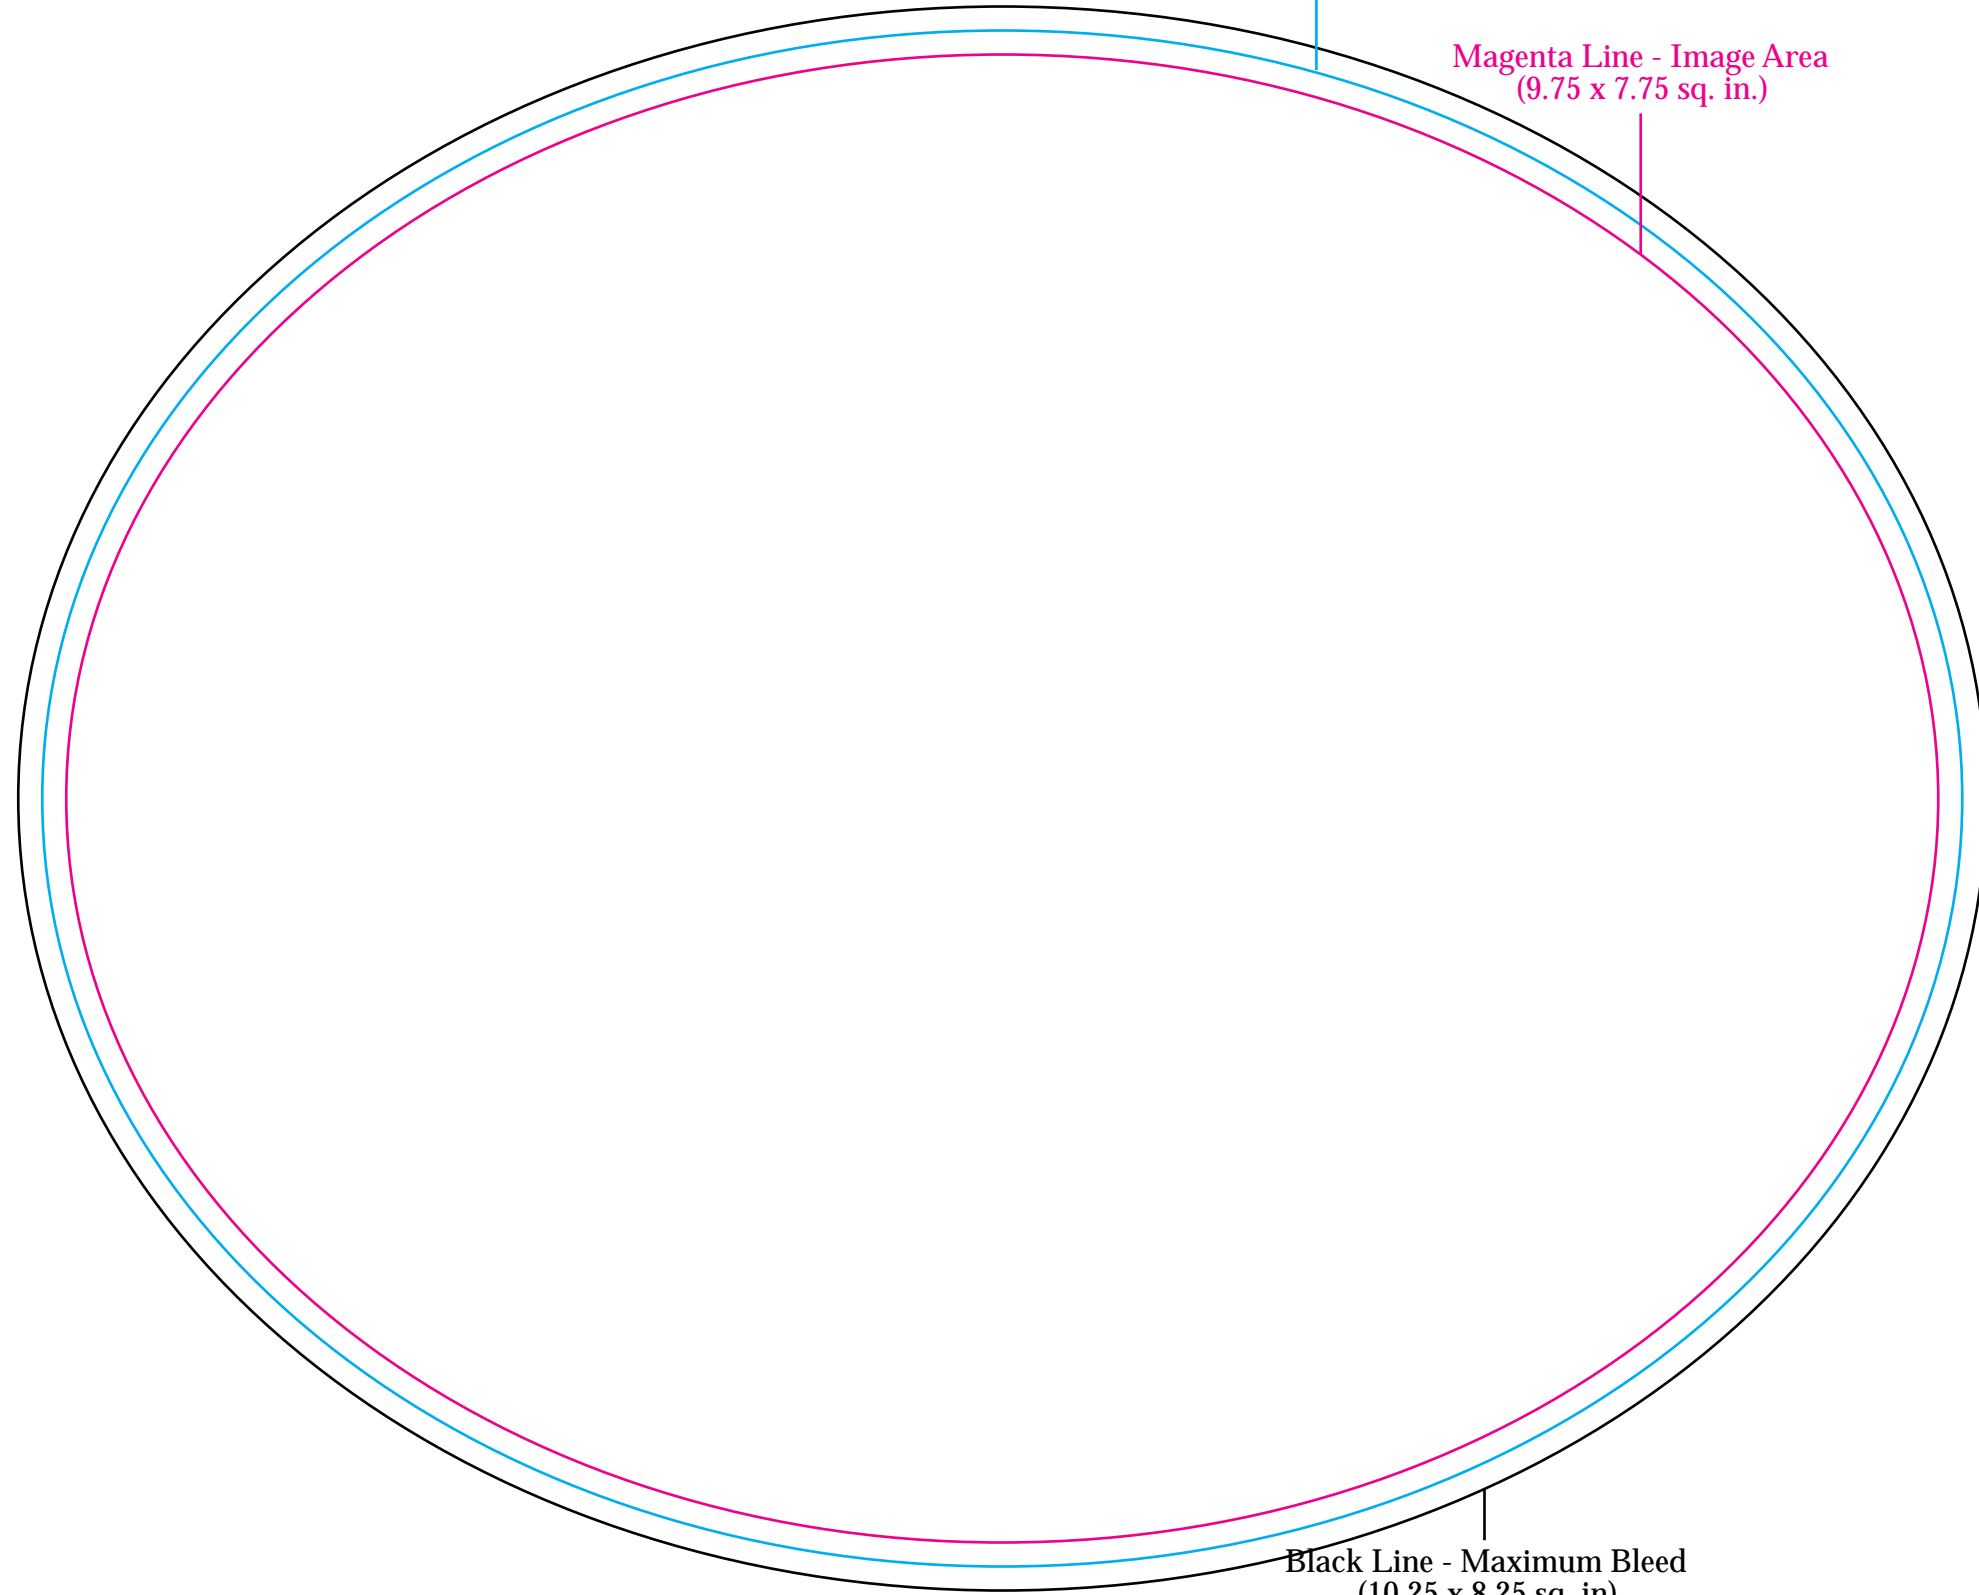

MB-8510H Horizontal Oval - MEMO BOARD - Template

Cyan Line - Product Edge  
(10 x 8 sq. in.)

Magenta Line - Image Area  
(9.75 x 7.75 sq. in.)

Black Line - Maximum Bleed  
(10.25 x 8.25 sq. in.)

PENS DO NOT COME ATTACHED TO THE MEMO BOARD.

USE THIS PEN ART AS A SIZE REFERENCE.