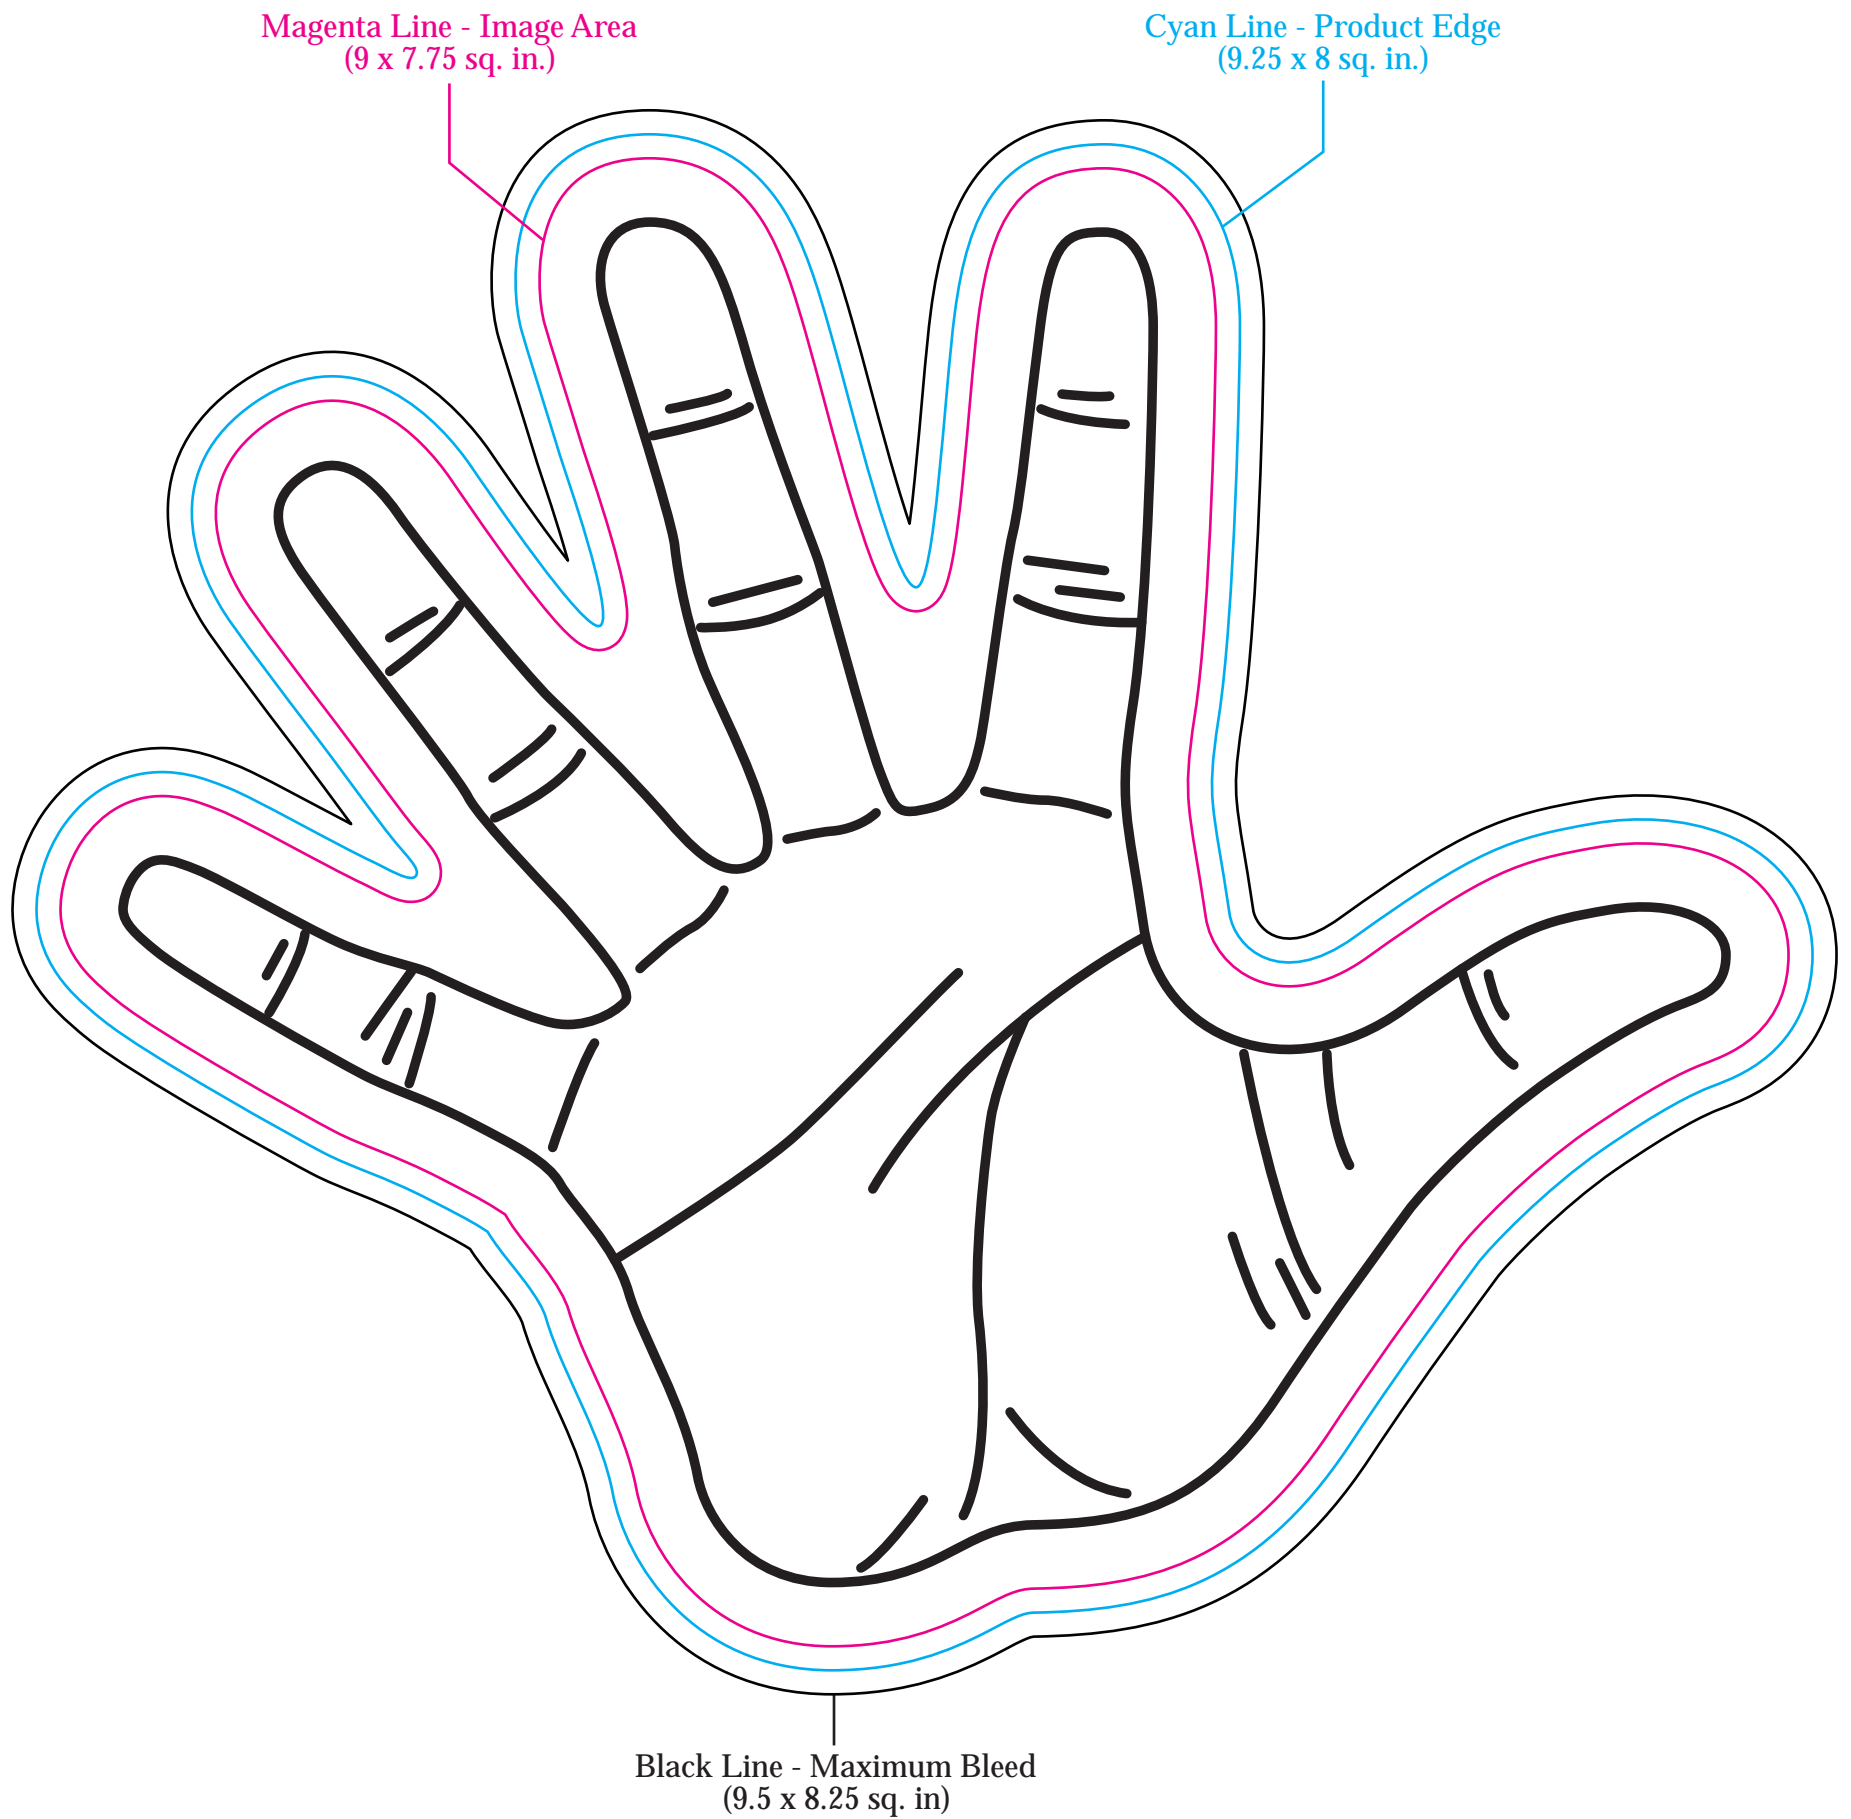

MB-8538 - Hand Memoboard Template - (9.25" W x 8" H)

**PENS DO NOT COME ATTACHED TO THE MEMO BOARD.
USE THIS PEN ART AS A SIZE REFERENCE.**