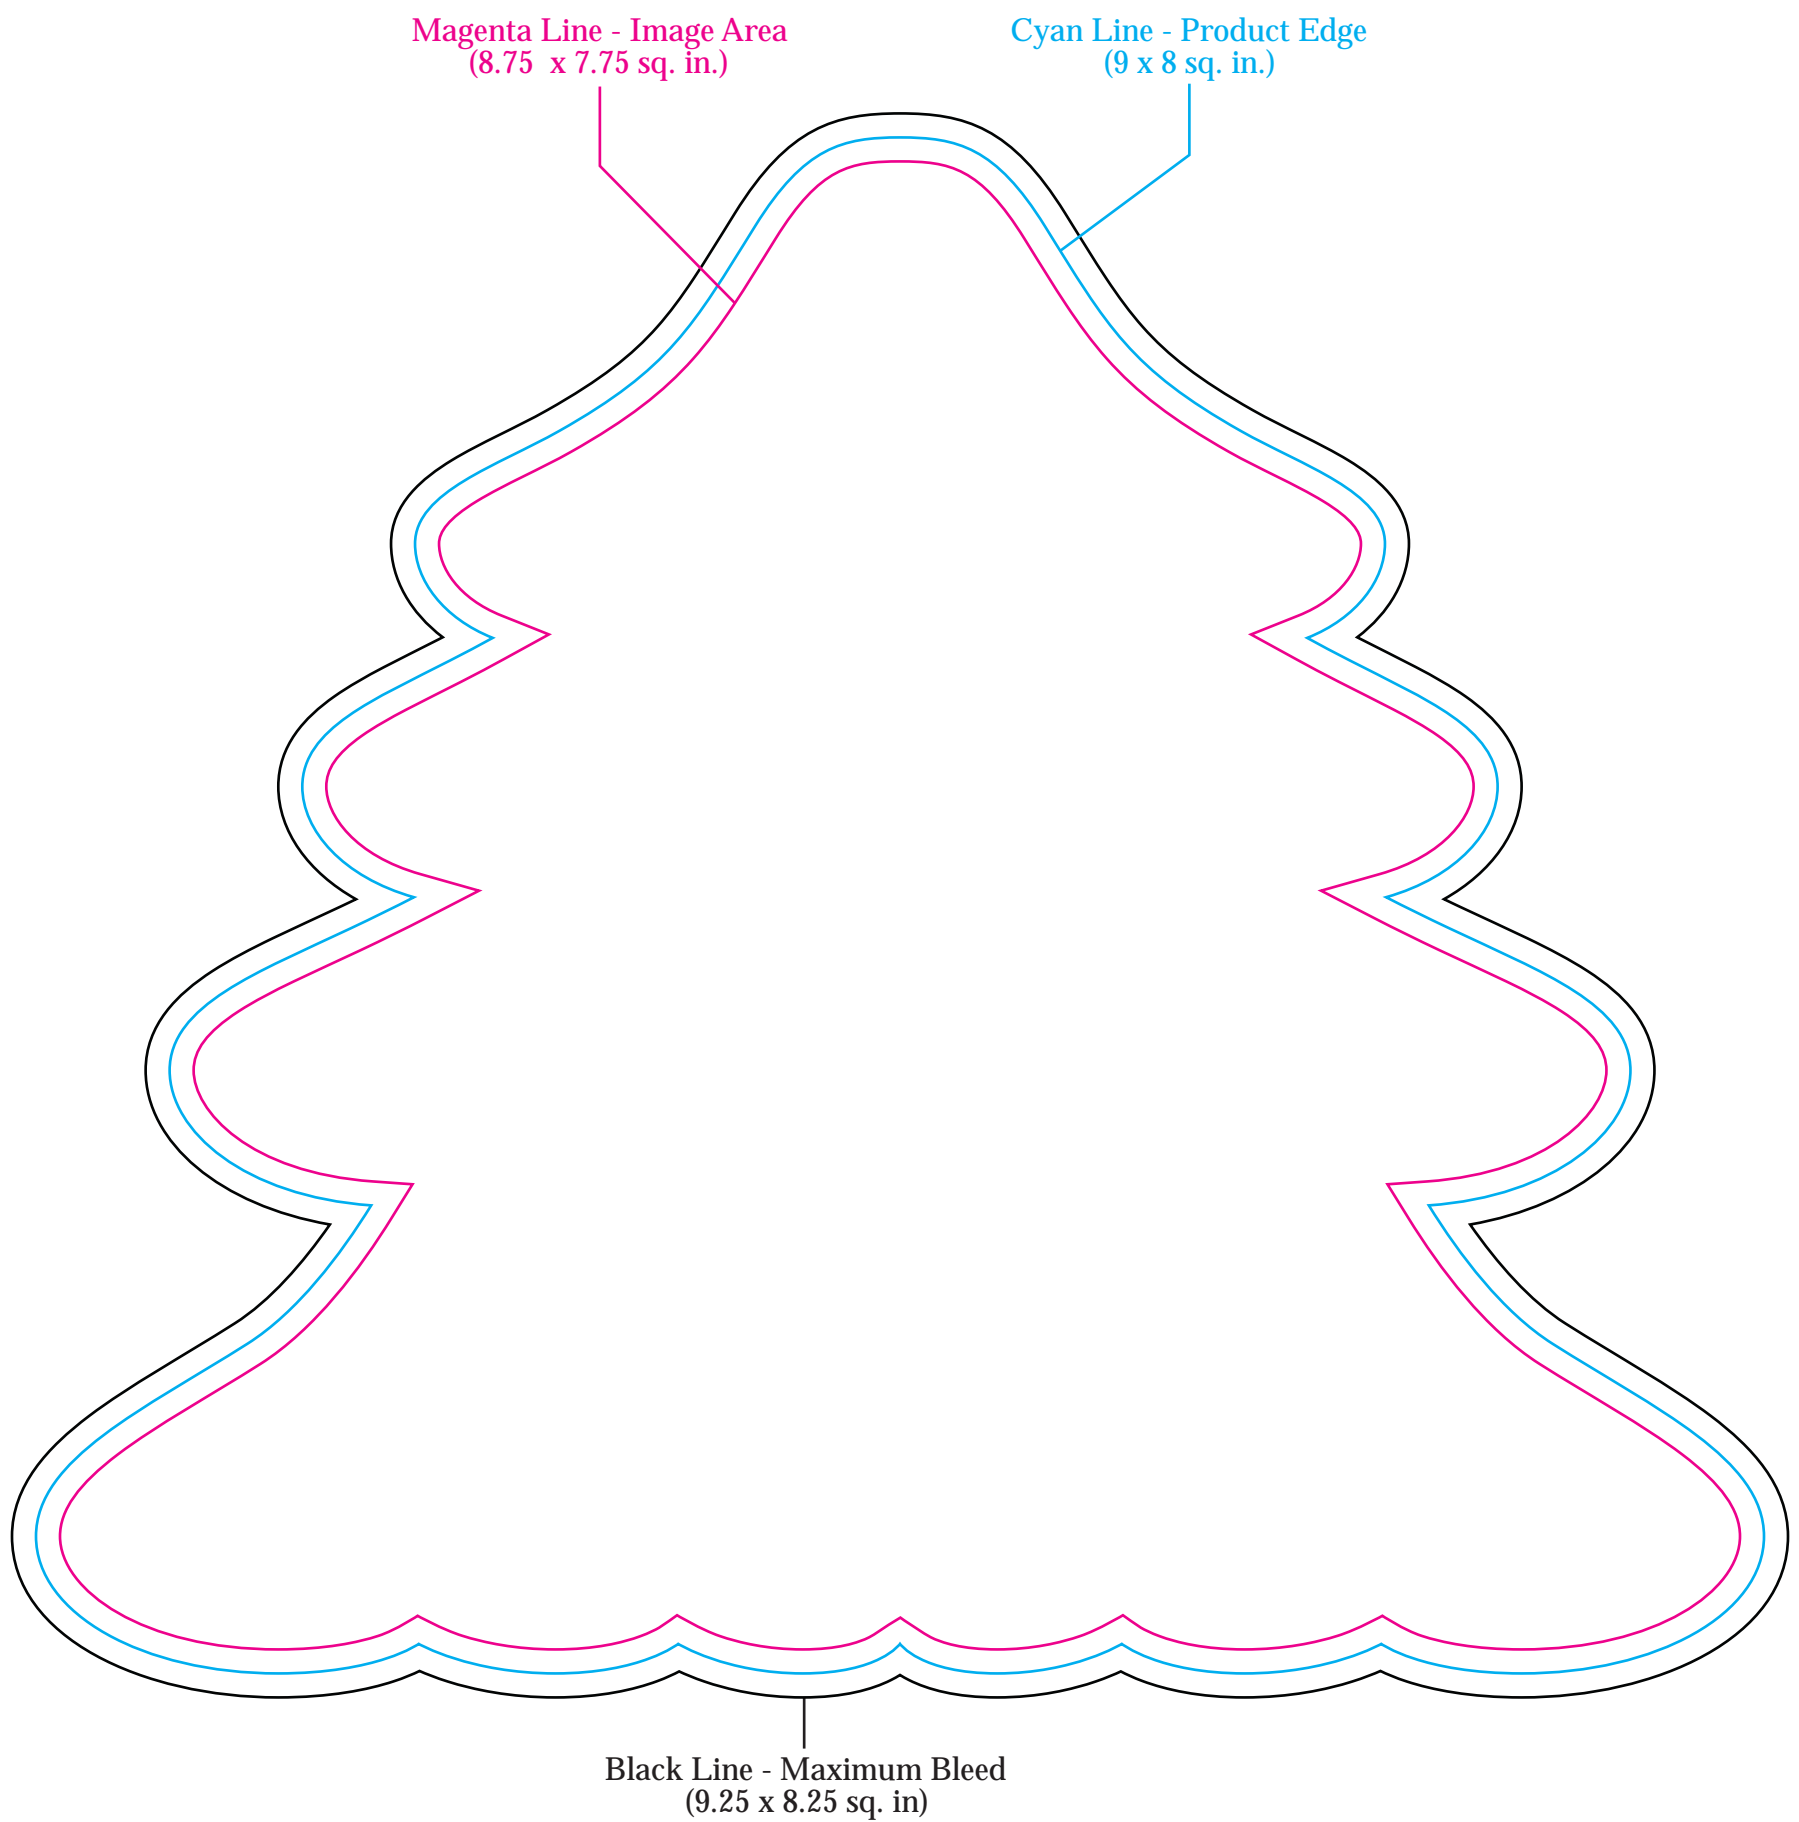

MB-8541 - Evergreen Memoboard Template - (9" W x 8" H)

**PENS DO NOT COME ATTACHED TO THE MEMO BOARD.  
USE THIS PEN ART AS A SIZE REFERENCE.**