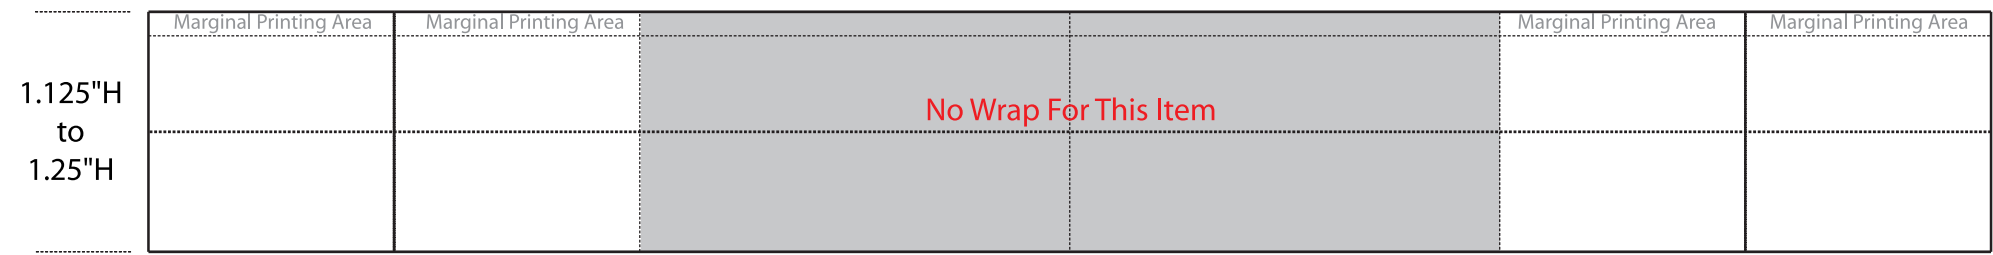

CENTER OF SIDE
FACING LEFT-HANDED
DRINKER

RECTANGULAR AREA BELOW DEFINES TOTAL PRINT AREA

CENTER OF SIDE
FACING RIGHT-HANDED
DRINKER

2.55"W

Convert all text to outlines

2.55"W

LOW RIDER MUG - LR16

PLEASE KEEP ALL ILLUSTRATOR LAYERS INTACT