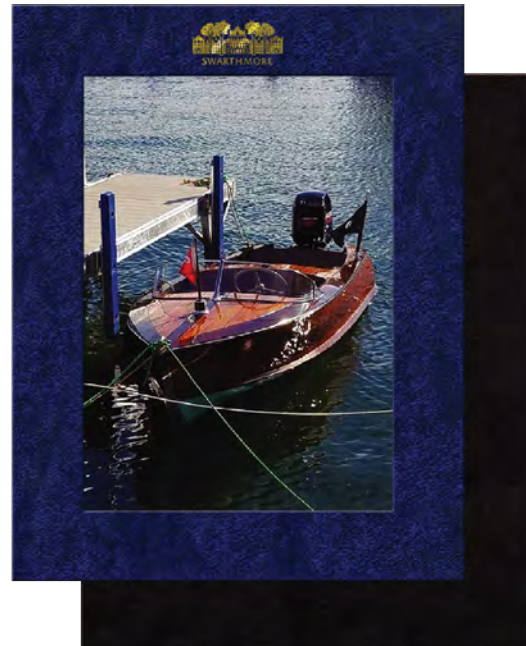

ASI 91320

Leatherette & Wooden Photo Frames

PF-461 4"x6" WOOD PICTURE FRAME

Matte finish walnut color wood photo frame. Easel and hooks on back for landscape or portrait display. Holds a 4" x 6" photo.

48	96	250	500	1000
6.65	6.42	6.18	5.67	5.30
				5R

Frame size: 5-1/8" x 7-1/8" x 5/8"

Imprint size: 4-1/2" x 1/2" or 6" x 1/2"

LEATHERETTE PHOTO FRAMES

Holds a 4" X 6" or 5" X 7" photo under a clear protective acetate overlay. Easel on back for desk or use tabs for hanging on the wall, either vertically or horizontally.

Black or Navy Blue

Item	Size	100	250	500	1000	2500	Photo Size	Imprint Area: Vertical	Horizontal
PF-460	5-1/8" x 8-1/8"	3.30	3.00	2.90	2.80	2.75	4" x 6"	3.625" x 1"	5.625" x 1"
PF-570	7-1/4" x 9-1/4"	3.80	3.50	3.35	3.25	3.20	5" x 7"	4.5" x 1"	6.5" x 1"
						5R			