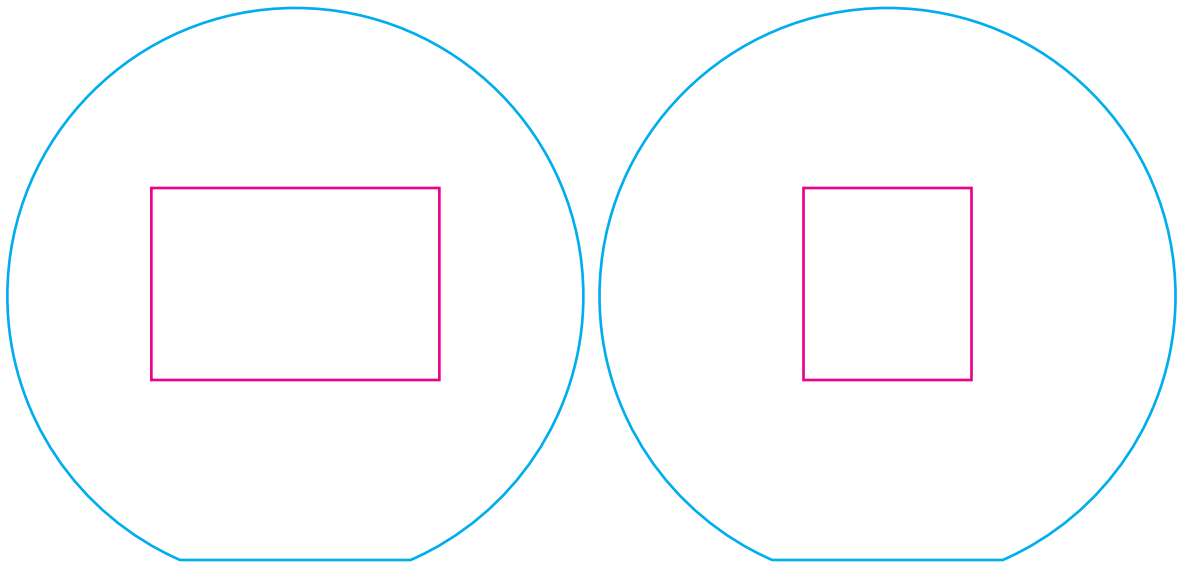

**Cyan Line - 99-826BU 3" Blue World Globe Paperweight (3" D)**

PACIFIC OCEAN  
MAGENTALINE- IMPRINT AREA  
(1.5\"W X 1\"H)

ATLANTIC OCEAN  
MAGENTALINE- IMPRINT AREA  
(.875\"W X 1\"H)

00000