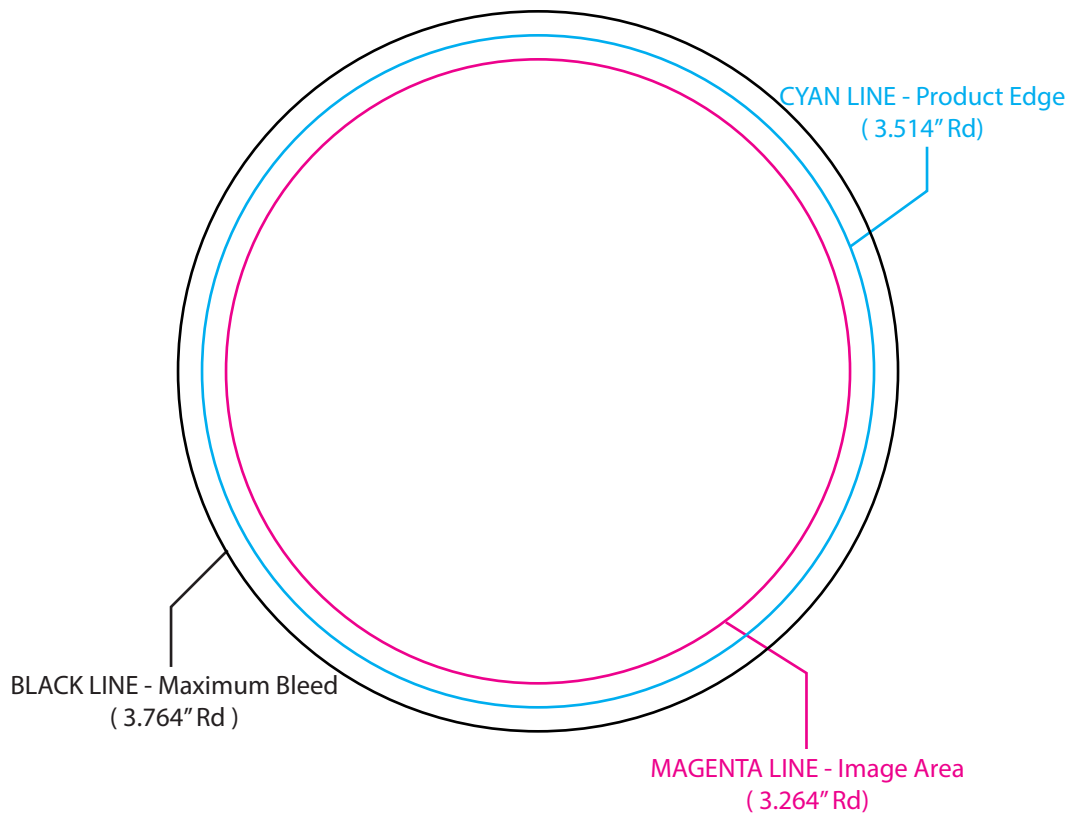

## BL-8659L 3.5" Round Silk-Screened Pulp-Board Coasters

**SILKSCREEN**