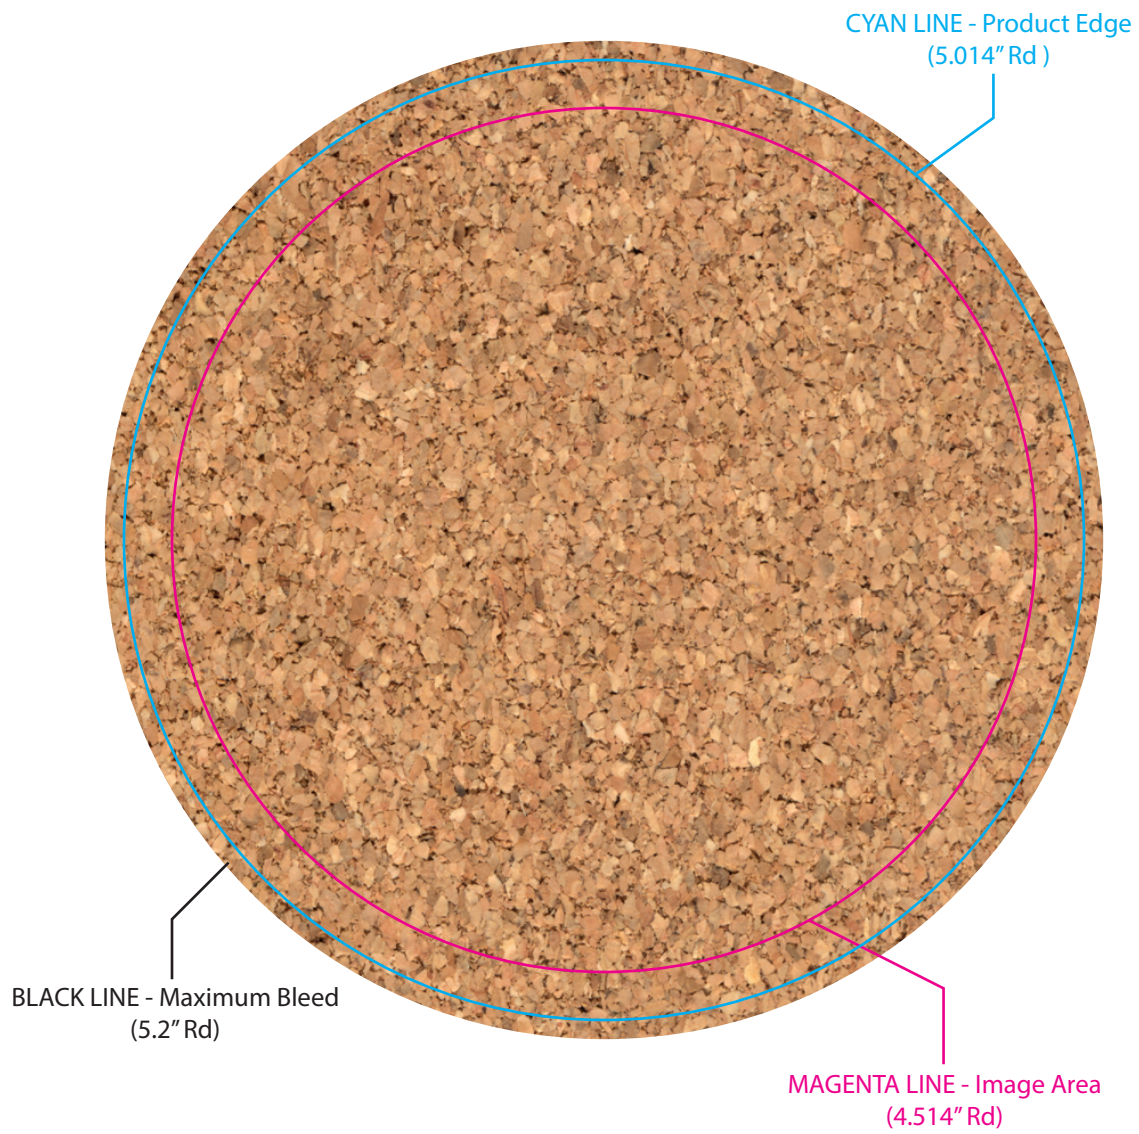

BL-8739 Round Solid Cork Coaster

000000

SILKSCREEN