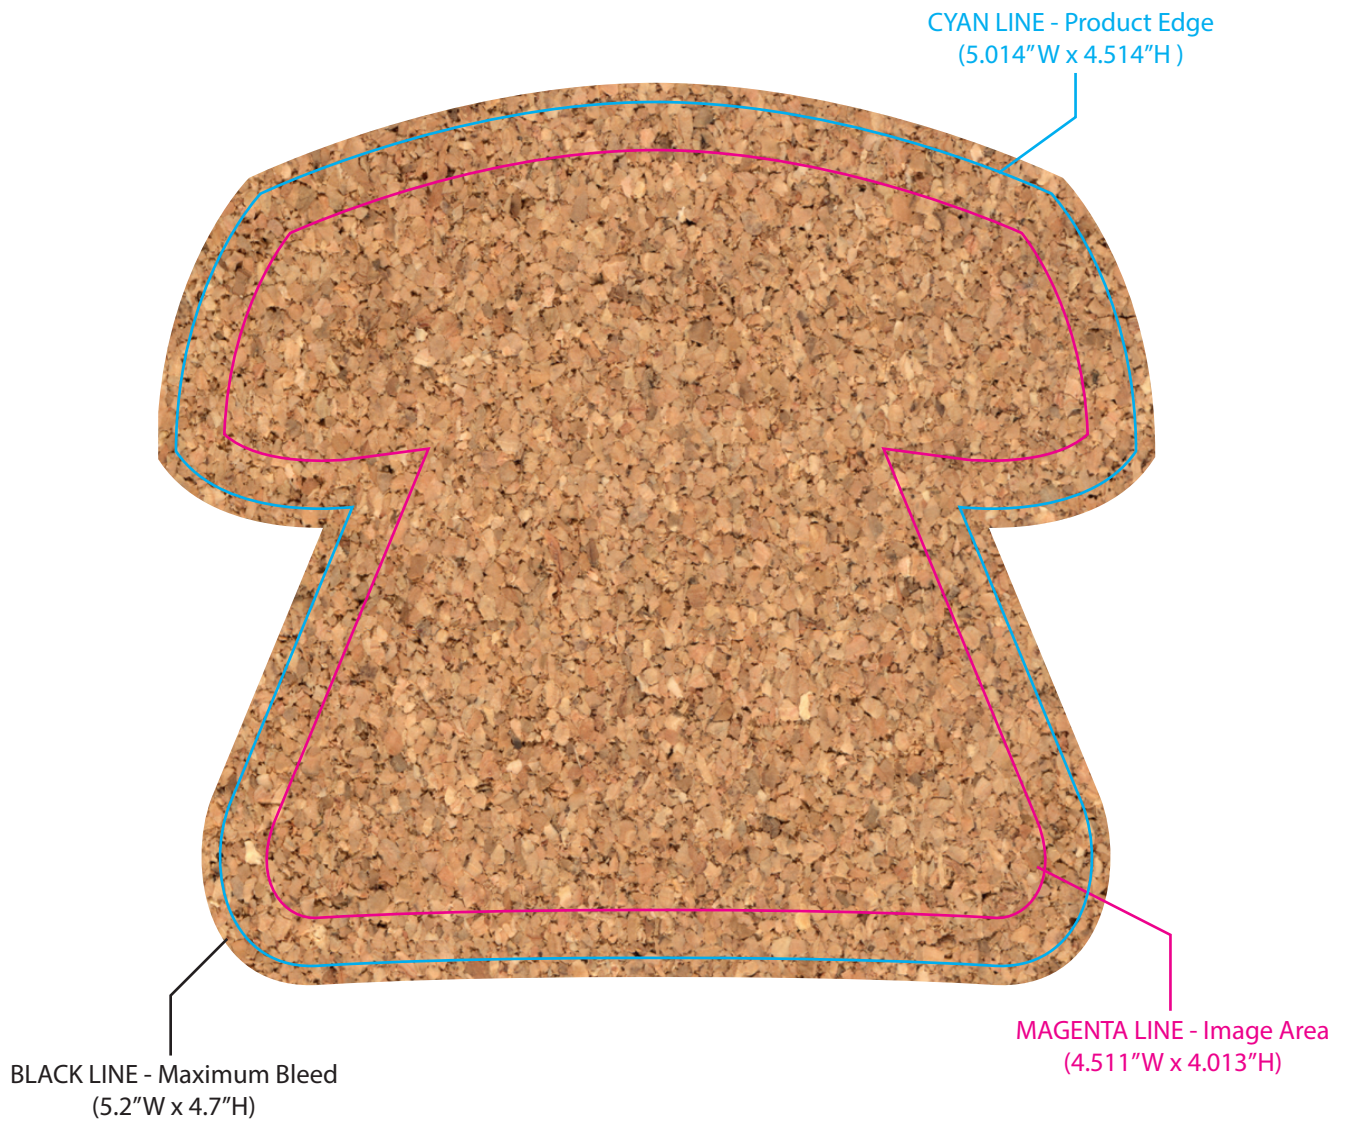

BL-8742 Phone Solid Cork Coaster

00000

SILKSCREEN