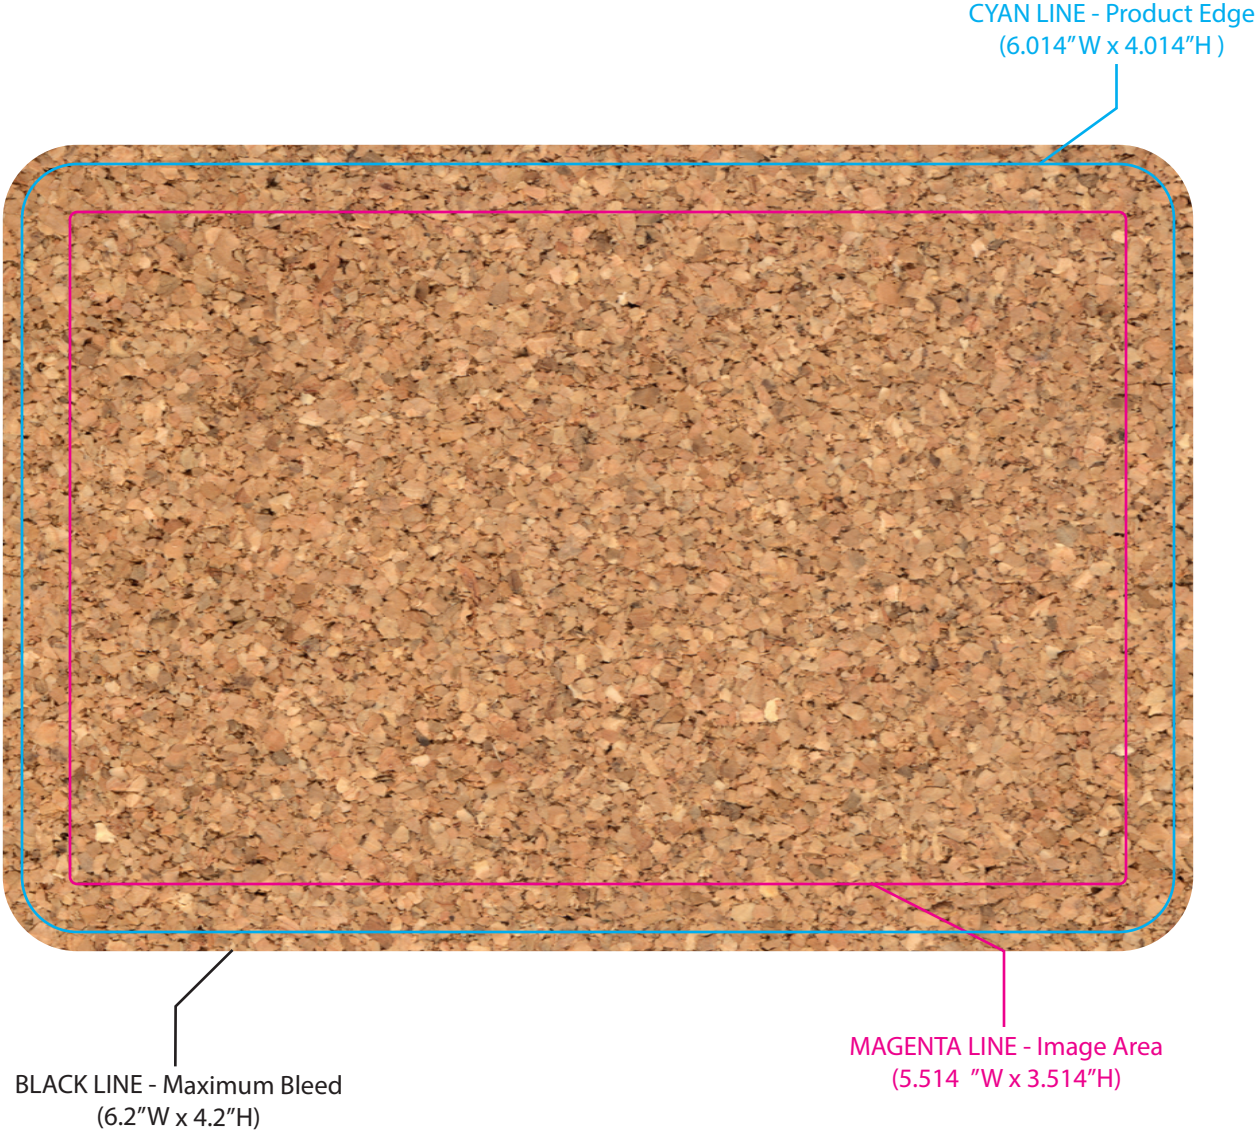

BL-8748 Rectangle Solid Cork Coaster

00000

SILKSCREEN