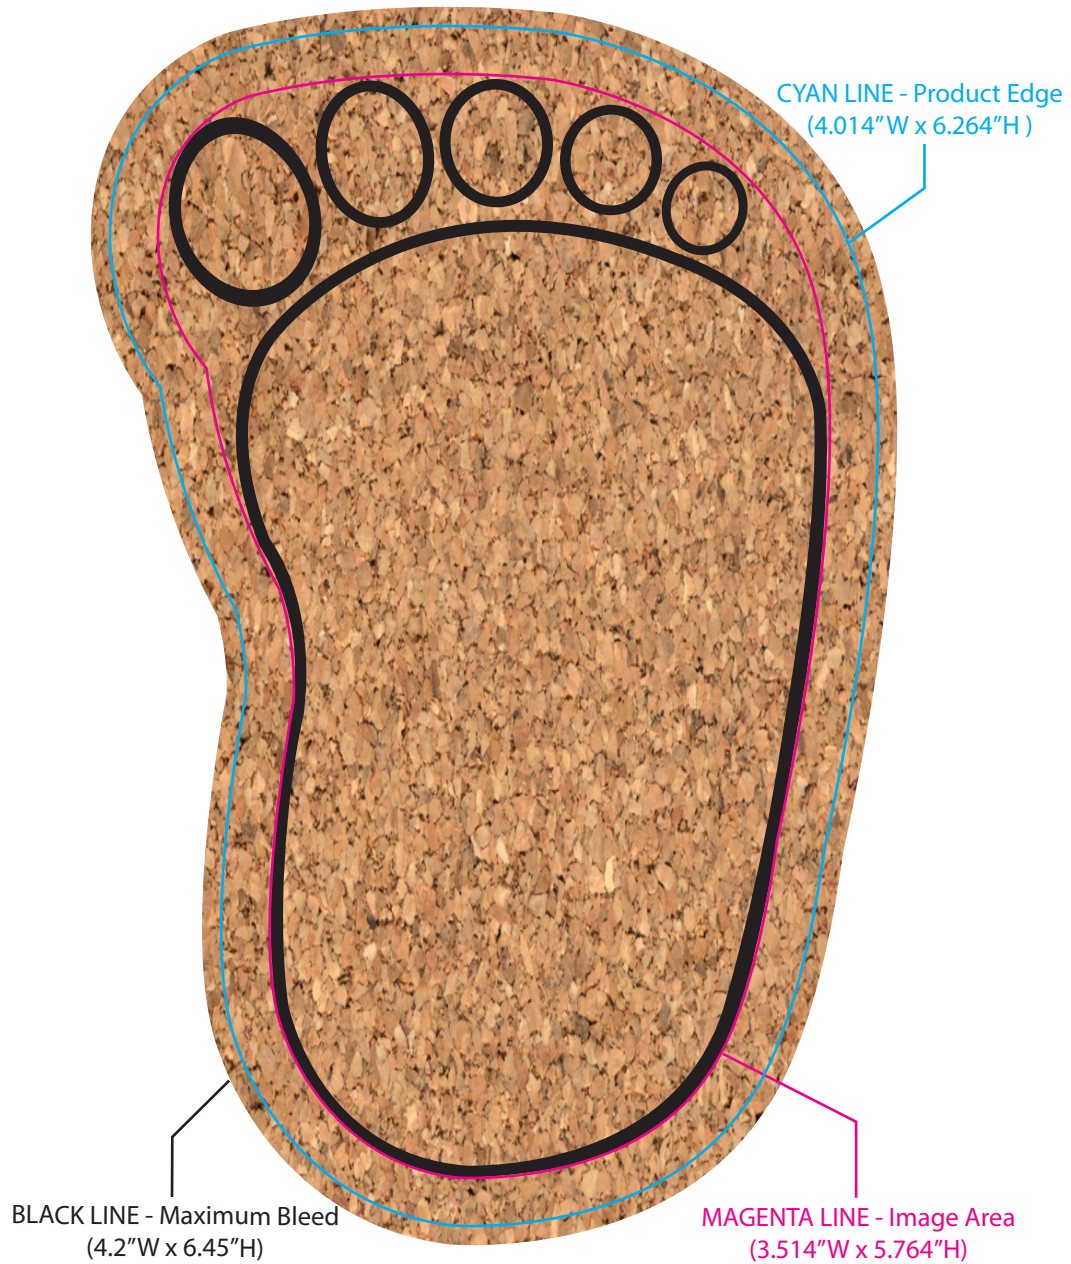

## BL-8752 Footprint Solid Cork Coaster

00000

SILKSCREEN