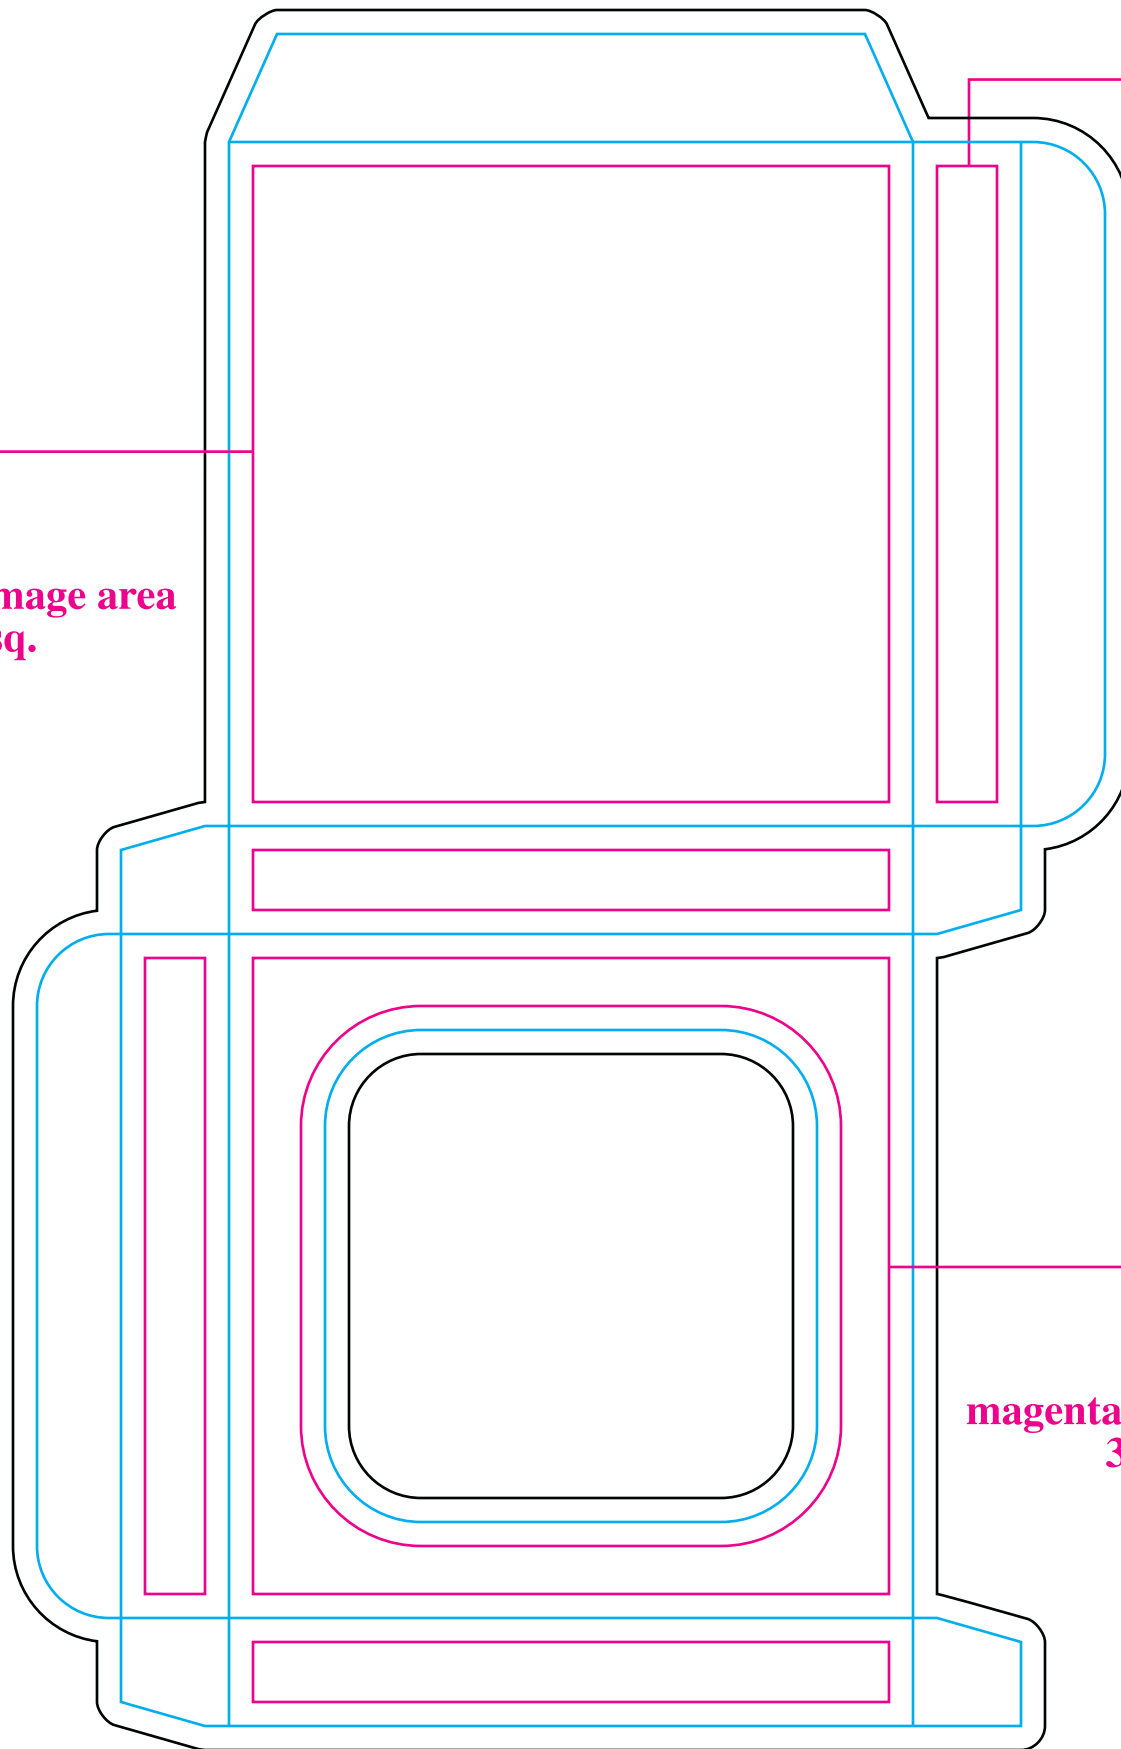

BL-8902 3.5 Coaster Box with Cutout

**magenta line - image area
0.3125x3.3125''sq.**

**magenta line - image area
3.3175''sq.**

**magenta line - image area
3.3175''sq.**

**cyan line - product edge
magenta line - image area
registration line - bleed area**