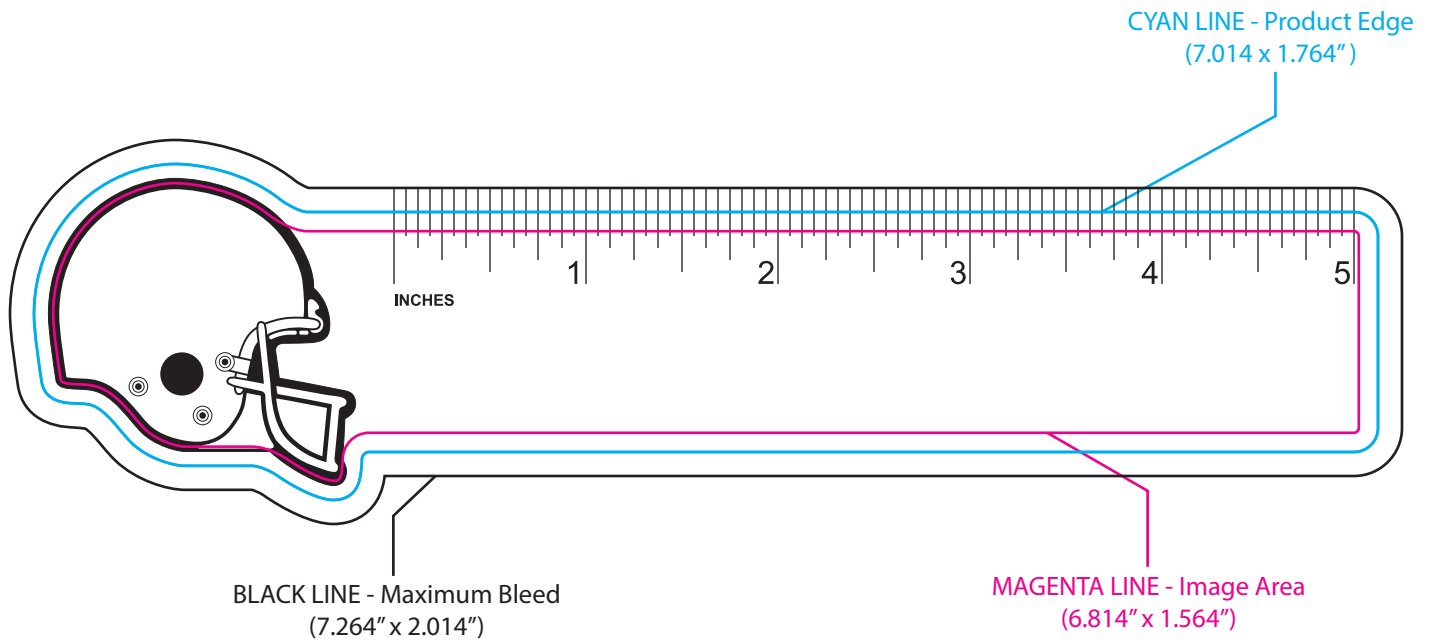

BM-8127 1.75" x 7" Helmet Poly Ruler Bookmark

00000

SILKSCREEN