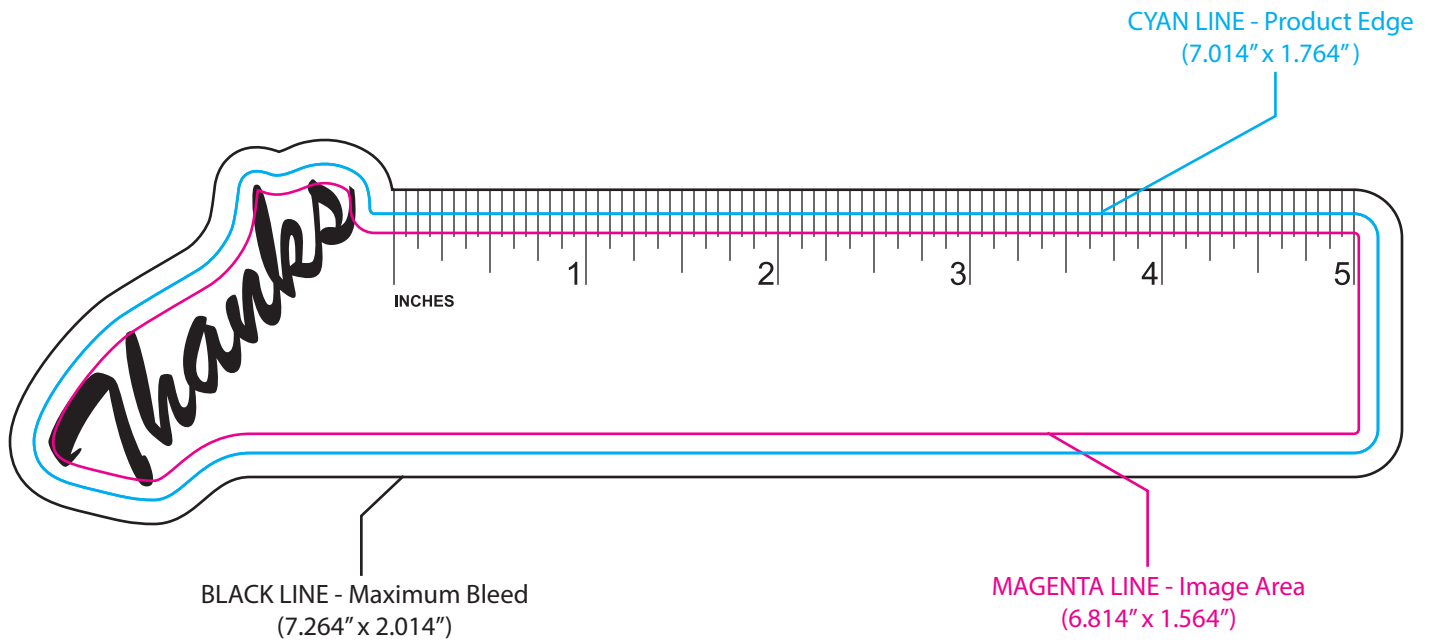

BM-8128 1.75" x 7" Thanks Poly Ruler Bookmark

00000

SILKSCREEN