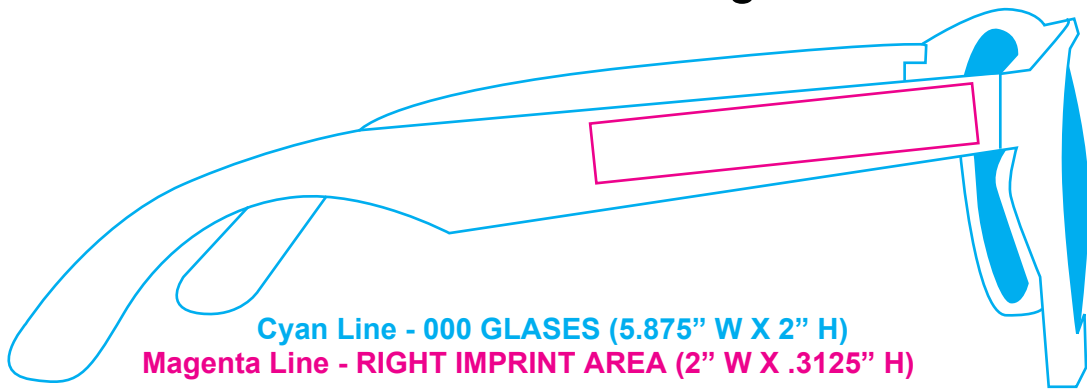

## BG-101 LUNCH BAGS

Cyan Line - BG-101 Lunch Pack (7" W x 9" H x 4" D)

Magenta Line - Imprint Area - (4.75" W x 4.5" H)

# COMBO-SK17

BL-9510 24oz Eco-Poly Clear Sports Bottle

Cyan Line - BL-9510 24 oz Eco-Poly Clear Sports Bottle (2.93" W x 8.78" H)

Each Side

Magenta Line - Imprint Area - Each Side (3.25" W x 3.5" H)

Wraparound

Magenta Line - Imprint Area - Wraparound (8" W x 3.5" H)

## SL-3010 Fiesta Sunglasses

Cyan Line - 000 GLASES (5.875" W X 2" H)

Magenta Line - RIGHT IMPRINT AREA (2" W X .3125" H)

000000

00000

PADPRINTING