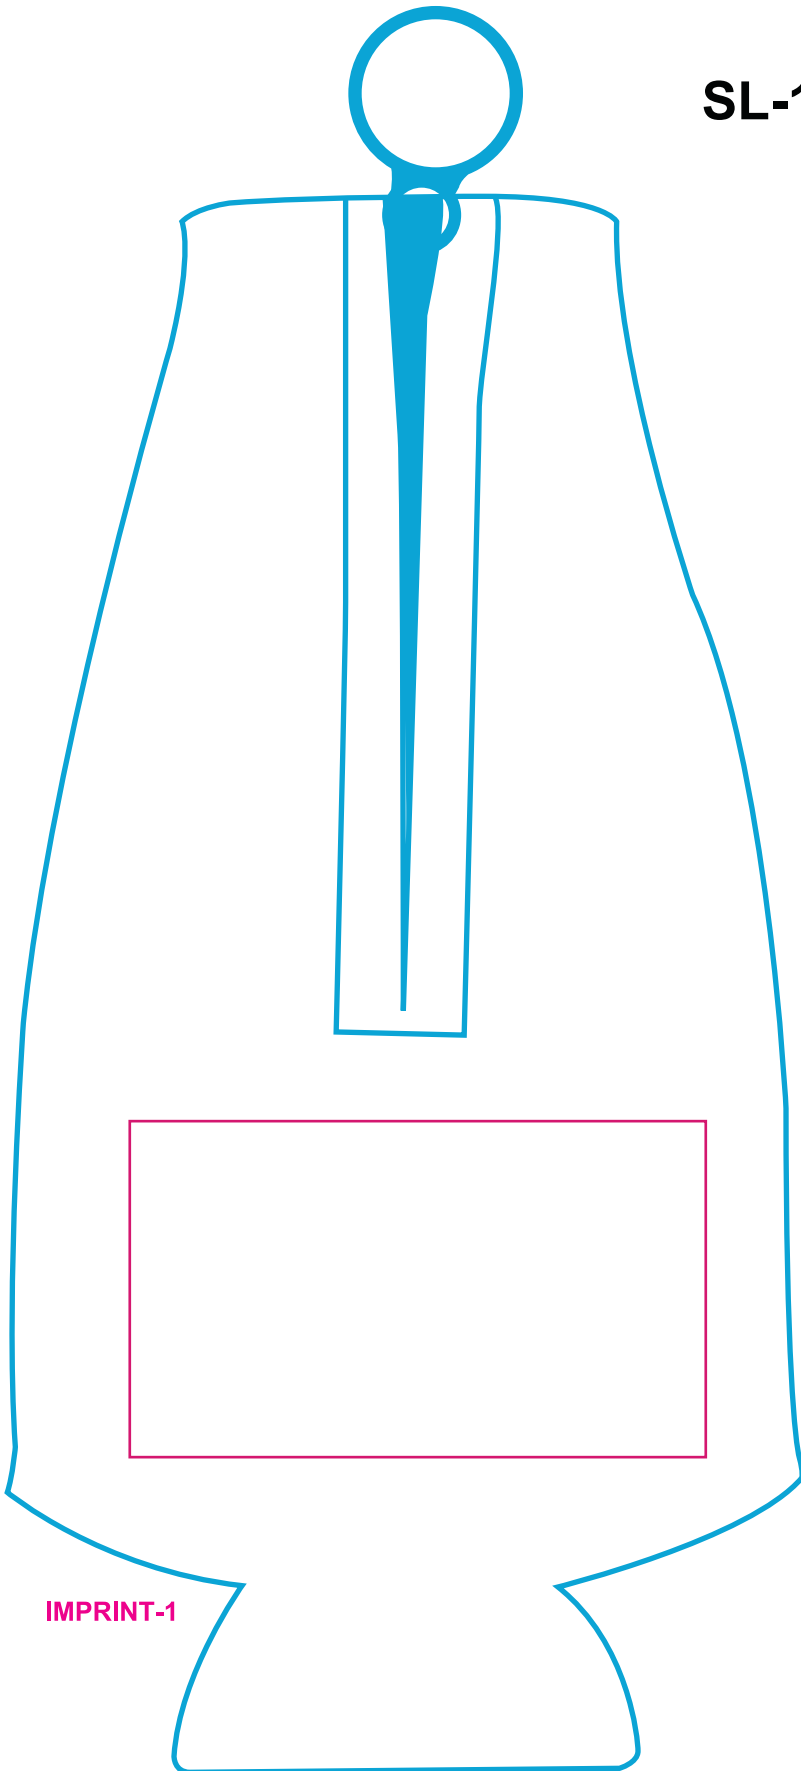

COMBO-SK4

SL-1025

IMPRINT-1

IMPRINT-2

BACK

FRONT

Cyan Line - SL-1025 Zipper Bottle Coolies (2.5 W X 3.25 L X .625 H)

Magenta Line - Imprint-1 Area (1.75 W X 3 H)

Magenta Line - Imprint-2 Area (2.75 W X 2.5 H)

SILKSCREEN

COMBO-SK4

BL-1121

Cyan Line - BL-1121 BOTTLE OPENER ALUMINIUM (.5" W x 3.125" H)
Magenta Line - Imprint Area (1.5 W X .3125 H)

00000

000000

SILKSCREEN