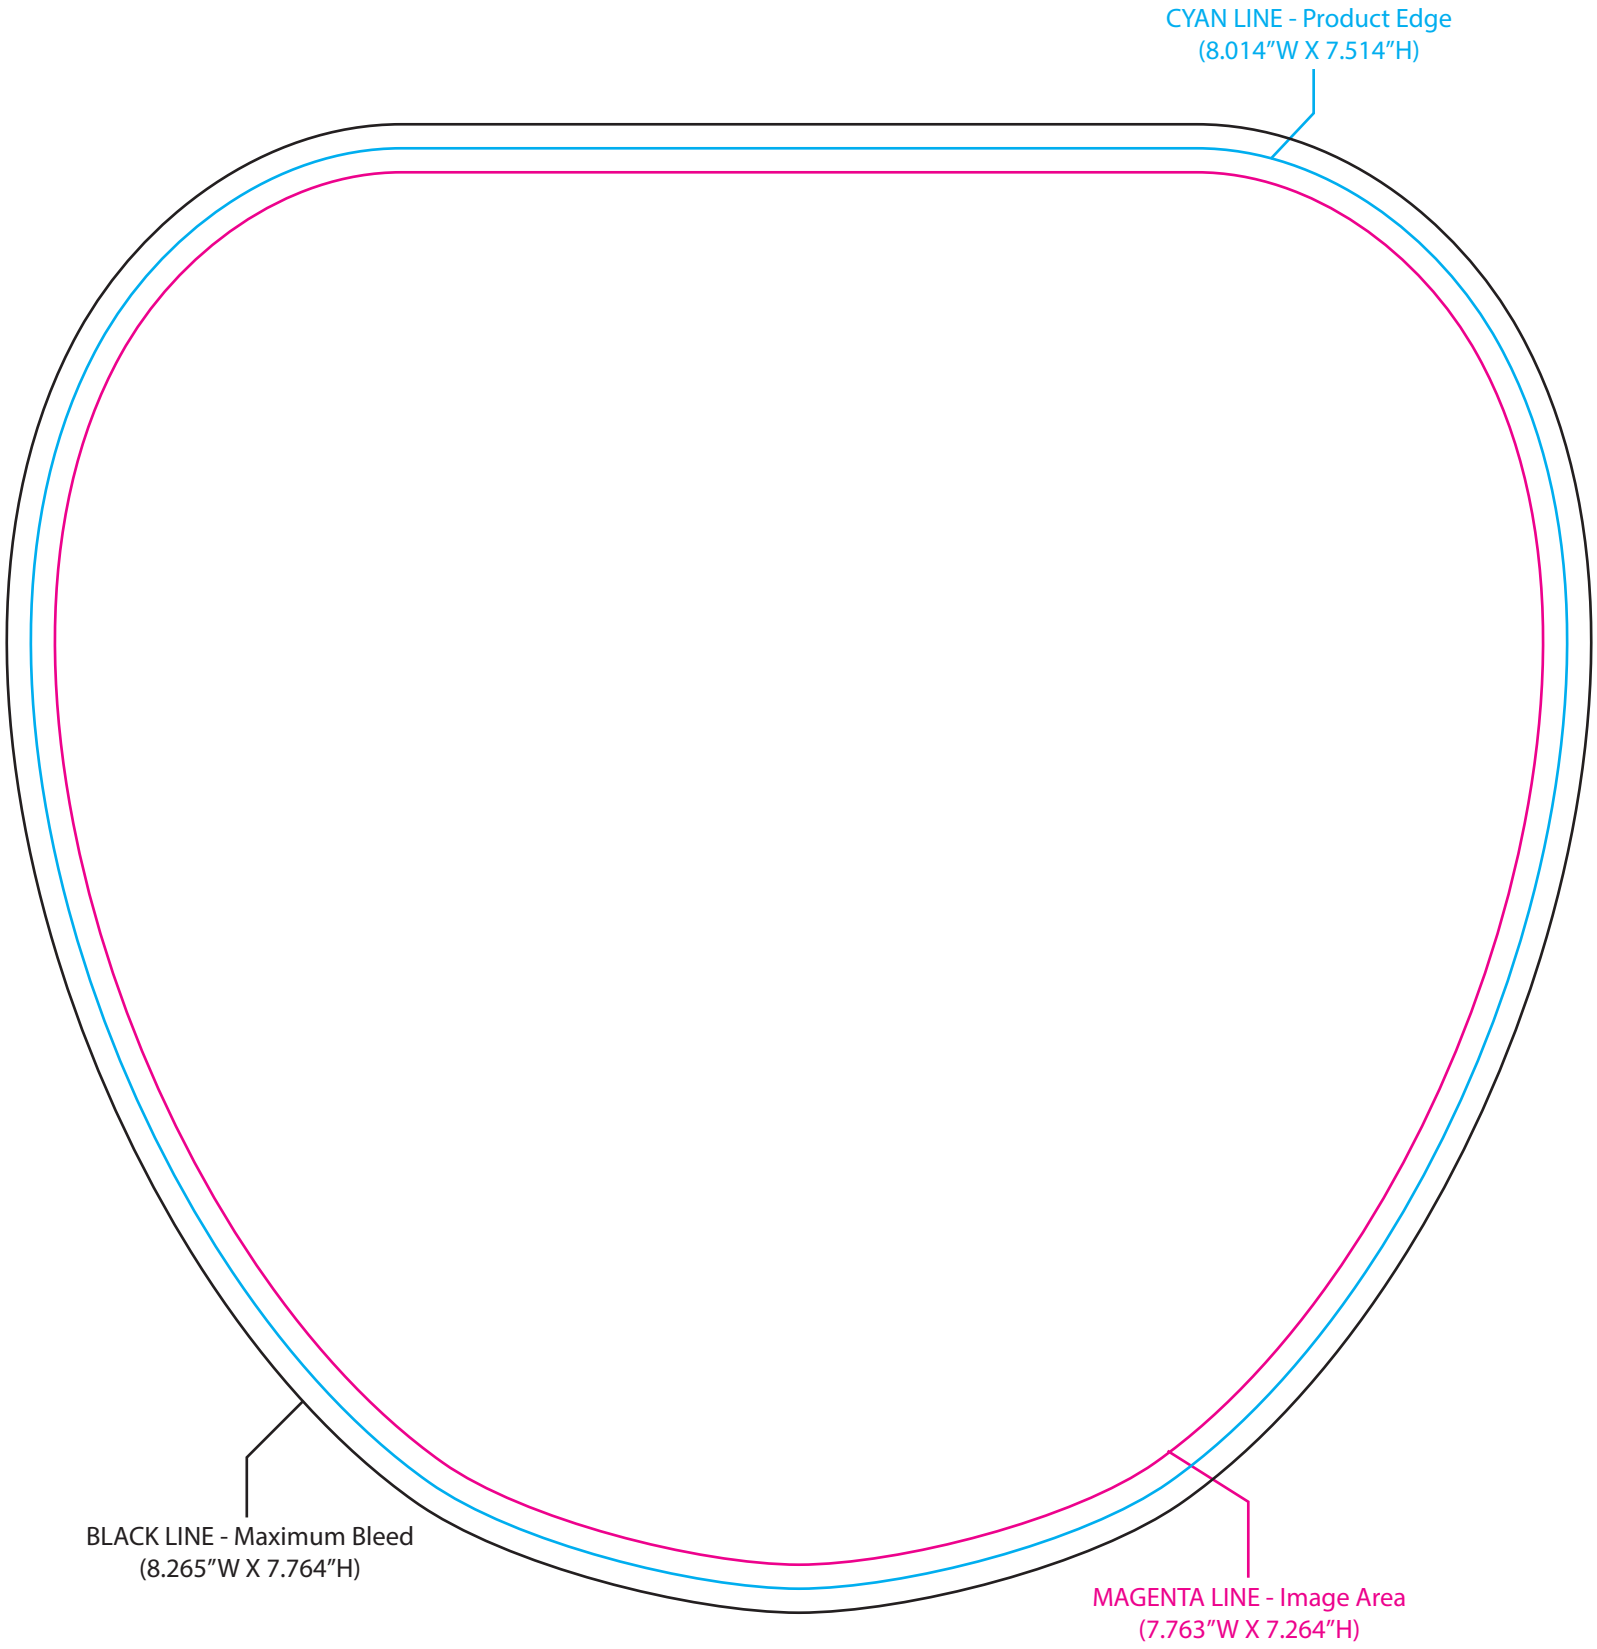

MB-8526 Leaf Memo Board

CYAN LINE - Product Edge
(8.014"W X 7.514"H)

BLACK LINE - Maximum Bleed
(8.265"W X 7.764"H)

MAGENTA LINE - Image Area
(7.763"W X 7.264"H)