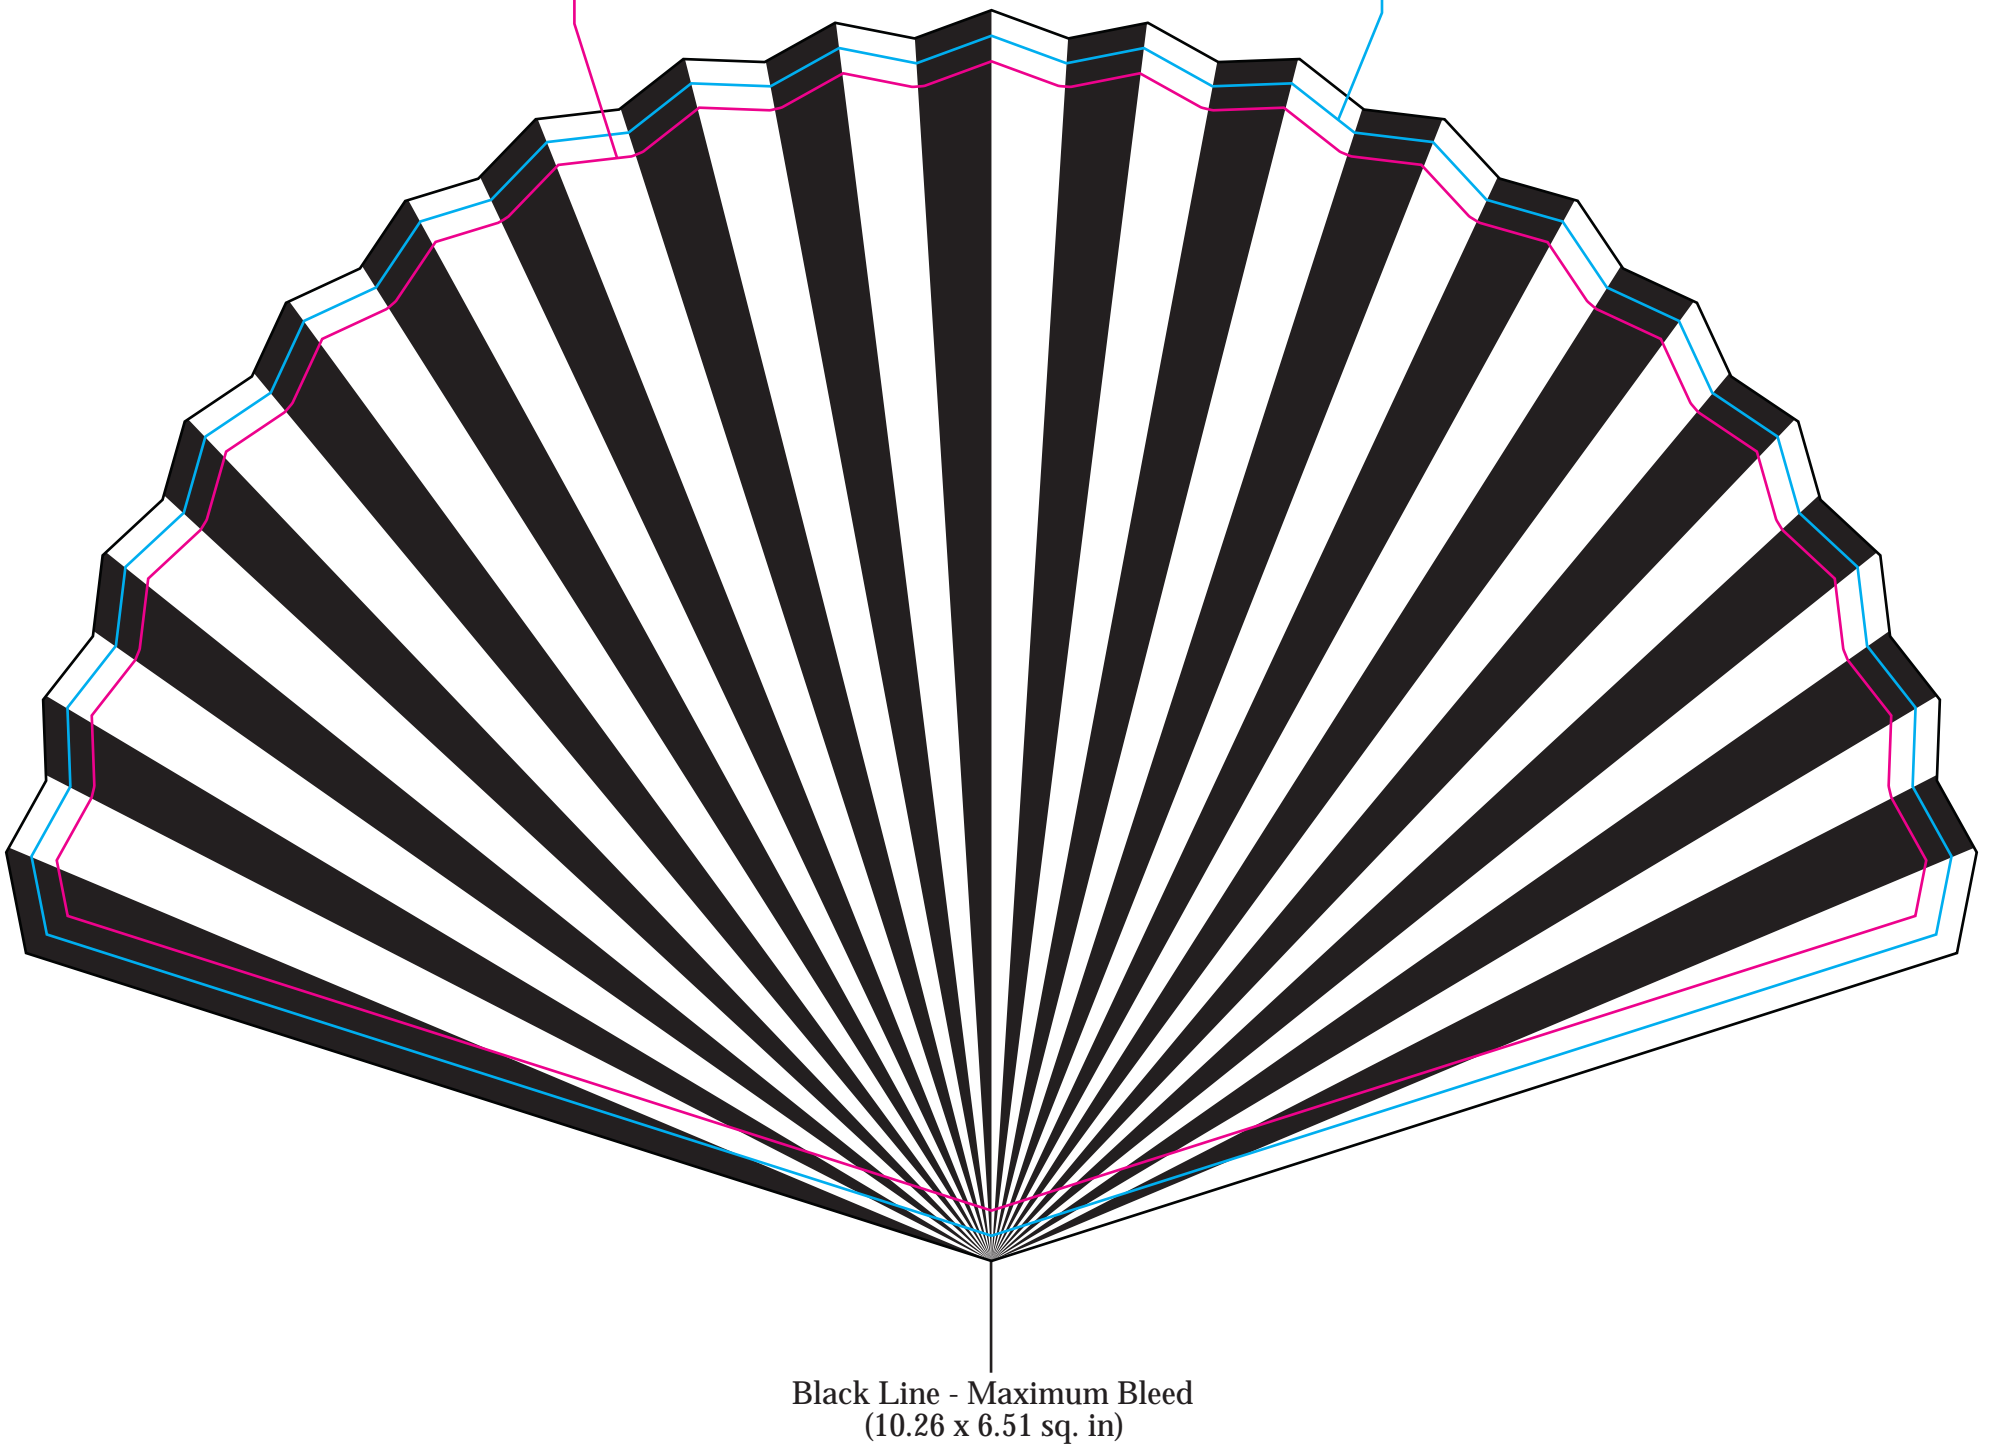

MB-8546 - Rd Triangle Memo Board Template - (10" W x 6.25" H)

Magenta Line - Image Area
(9.74 x 5.99 sq. in.)

Cyan Line - Product Edge
(10 x 6.25 sq. in.)

**PENS DO NOT COME ATTACHED TO THE MEMO BOARD.
USE THIS PEN ART AS A SIZE REFERENCE.**