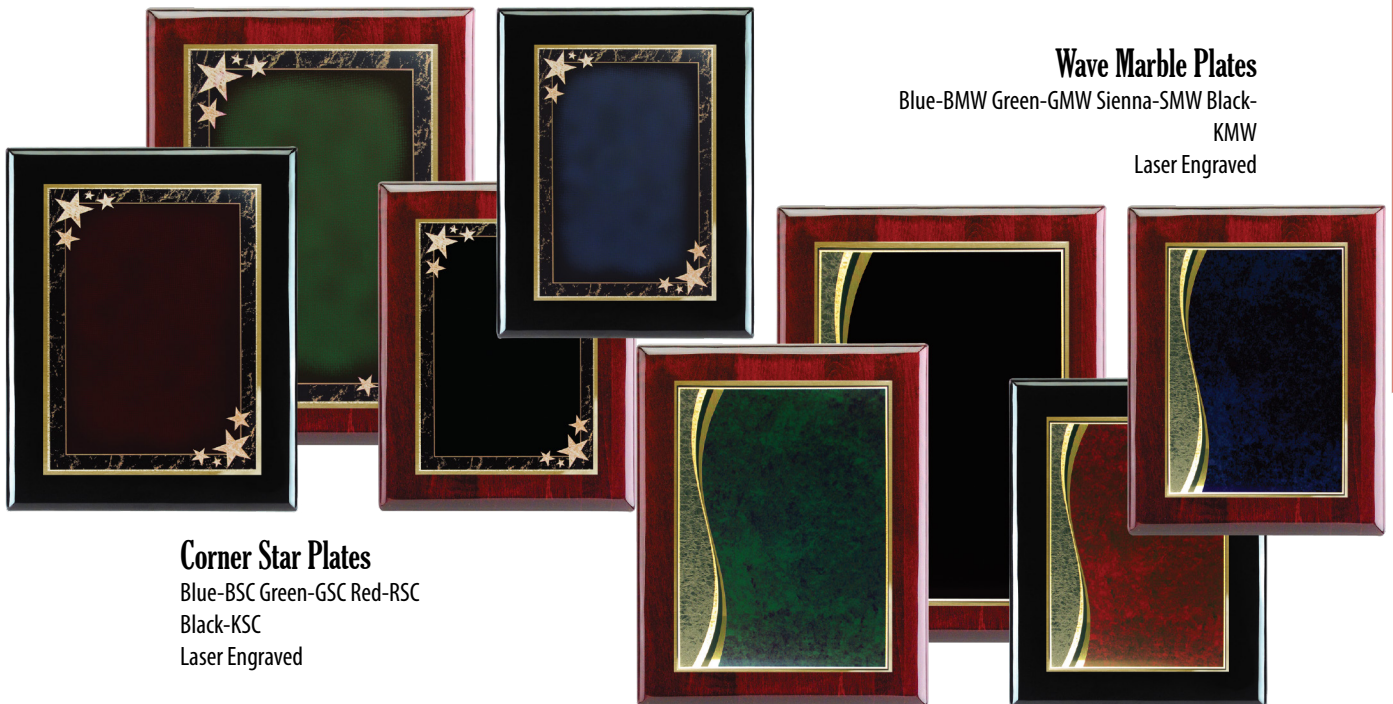

**Star Achievement Plates**

Blue-SABL Green-SAGN Red-SARD Black-SABK  
Laser Engraved

**Rising Star Plates**  
Blue-RSBL Green-RSGN Red-RSRD Black-RSBK  
Laser Engraved

Size	1	3	6	12	24	48	Plate Size	Max Image Area
7 X 9 Plaque	78.00	62.00	53.00	50.00	48.00	46.00	5 X 7	3-1/2 X 5-1/2
8 X 10 Plaque	93.00	77.00	68.00	65.00	62.00	60.00	6 X 8	4-1/2 X 6-1/2
9 X 12 Plaque	103.00	87.00	78.00	75.00	73.00	71.00	7 X 10	5-1/2 X 8-1/2

6R

**Corner Star Plates**

Blue-BSC Green-GSC Red-RSC  
Black-KSC  
Laser Engraved

**Wave Marble Plates**  
Blue-BMW Green-GMW Sienna-SMW Black-KMW  
Laser Engraved

Size	1	3	6	12	24	48	Plate Size	Max Image Area
7 X 9 Plaque	78.00	62.00	53.00	50.00	48.00	46.00	5 X 7	3-1/2 X 5-1/2
8 X 10 Plaque	93.00	77.00	68.00	65.00	62.00	60.00	6 X 8	4-1/2 X 6-1/2
9 X 12 Plaque	103.00	87.00	78.00	75.00	73.00	71.00	7 X 10	5-1/2 X 8-1/2