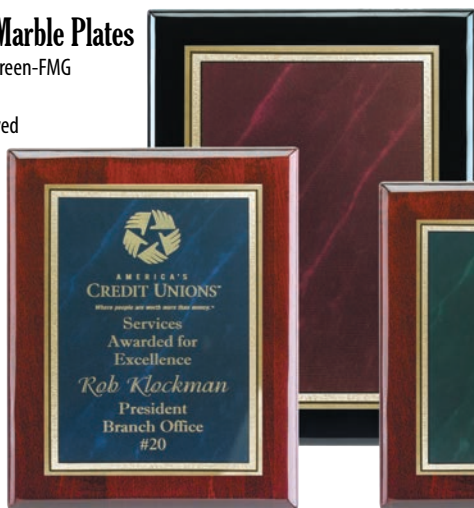

Frosted Marble Plates

Blue-FMB Green-FMG
Sienna-FMS
Laser Engraved