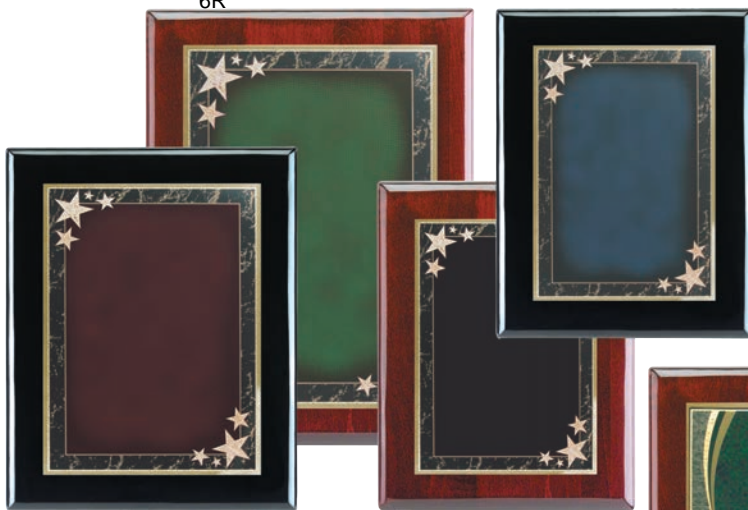

TIME PRODUCTS INTERNATIONAL

Star Achievement Plates

Blue-SABL Green-SAGN Red-SARD Black-SABK
Laser Engraved

Rising Star Plates

Blue-RSBL Green-RSGN Red-RSRD Black-RSBK
Laser Engraved

Size	3	6	12	24	48	100	Plate Size	Max Image Area
7 x 9 Plaque	55.83	49.75	47.08	45.25	43.42	41.58	5 x 7	3 1/2 x 5-1/2
8 x 10 Plaque	70.25	64.25	61.40	58.95	57.10	55.10	6 x 8	4-1/2 x 6-1/2
9 x 12 Plaque	82.95	73.95	71.25	69.45	66.75	64.95	7 x 10	5-1/2 x 8-1/2

6R

Corner Star Plates

Blue-BSC Green-GSC Red-RSC Black-KSC
Laser Engraved

Wave Marble Plates

Blue-BMW Green-GMW Sienna-SMW Black-KMW
Laser Engraved

Size	3	6	12	24	48	100	Plate Size	Max Image Area
7 x 9 Plaque	55.83	49.75	47.08	45.25	43.42	41.58	5 x 7	3 1/2 x 5-1/2
8 x 10 Plaque	70.25	64.25	61.40	58.95	57.10	55.10	6 x 8	4-1/2 x 6-1/2
9 x 12 Plaque	82.95	73.95	71.25	69.45	66.75	64.95	7 x 10	5-1/2 x 8-1/2