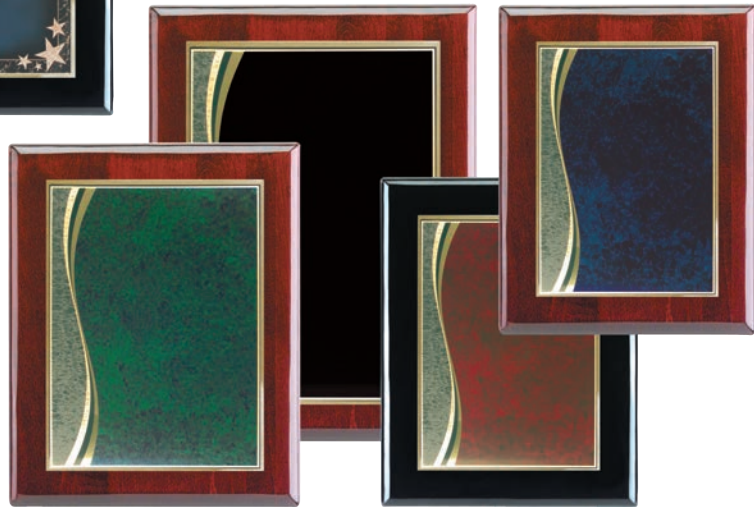

TIME PRODUCTS INTERNATIONAL

Star Achievement Plates

Blue-SABL Green-SAGN Red-SARD Black-SABK
Laser Engraved

Rising Star Plates

Blue-RSBL Green-RSGN Red-RSRD Black-RSBK
Laser Engraved

Size	3	6	12	24	48	100	Plate Size	Max Image Area
7 x 9 Plaque	55.83	49.75	47.08	45.25	43.42	41.58	5 x 7	3 1/2 x 5-1/2
8 x 10 Plaque	70.25	64.25	61.40	58.95	57.10	55.10	6 x 8	4-1/2 x 6-1/2
9 x 12 Plaque	82.95	73.95	71.25	69.45	66.75	64.95	7 x 10	5-1/2 x 8-1/2

6R

Corner Star Plates

Blue-BSC Green-GSC Red-RSC Black-KSC
Laser Engraved

Wave Marble Plates

Blue-BMW Green-GMW Sienna-SMW Black-KMW
Laser Engraved

Size	3	6	12	24	48	100	Plate Size	Max Image Area
7 x 9 Plaque	55.83	49.75	47.08	45.25	43.42	41.58	5 x 7	3 1/2 x 5-1/2
8 x 10 Plaque	70.25	64.25	61.40	58.95	57.10	55.10	6 x 8	4-1/2 x 6-1/2
9 x 12 Plaque	82.95	73.95	71.25	69.45	66.75	64.95	7 x 10	5-1/2 x 8-1/2