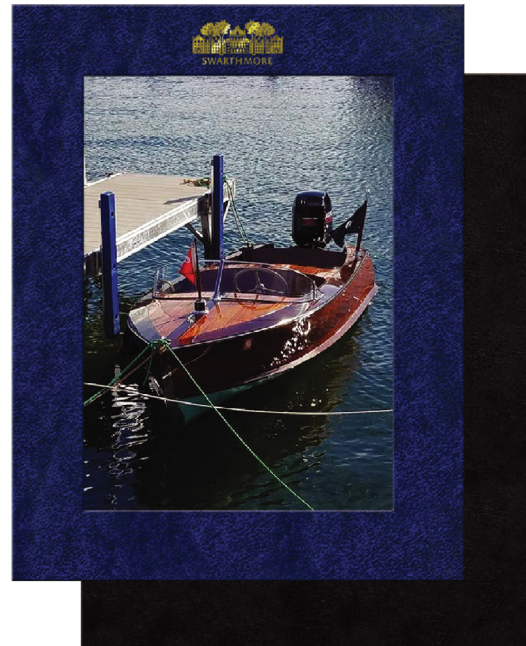

ASI 91320

Leatherette & Wooden Photo Frames

PF-461 4"x6" WOOD PICTURE FRAME

Matte finish walnut color wood photo frame. Easel and hooks on back for landscape or portrait display. Holds a 4" x 6" photo.

48	96	250	500	1000
6.65	6.42	6.18	5.67	5.30
				5R

Frame size: 5-1/8" x 7-1/8" x 5/8"

Imprint size: 4-1/2" x 1/2" or 6" x 1/2"

LEATHERETTE PHOTO FRAMES

Holds a 4" X 6" or 5" X 7" photo under a clear protective acetate overlay. Easel on back for desk or use tabs for hanging on the wall, either vertically or horizontally.

Black or Navy Blue

Item	Size	100	250	500	1000	2500	Photo Size	Imprint Area: Vertical	Horizontal
PF-460	5-1/8" x 8-1/8"	3.30	3.00	2.90	2.80	2.75	4" x 6"	3.625" x 1"	5.625" x 1"
PF-570	7-1/4" x 9-1/4"	3.85	3.55	3.40	3.30	3.25	5" x 7"	4.5" x 1"	6.5" x 1"
						5R			