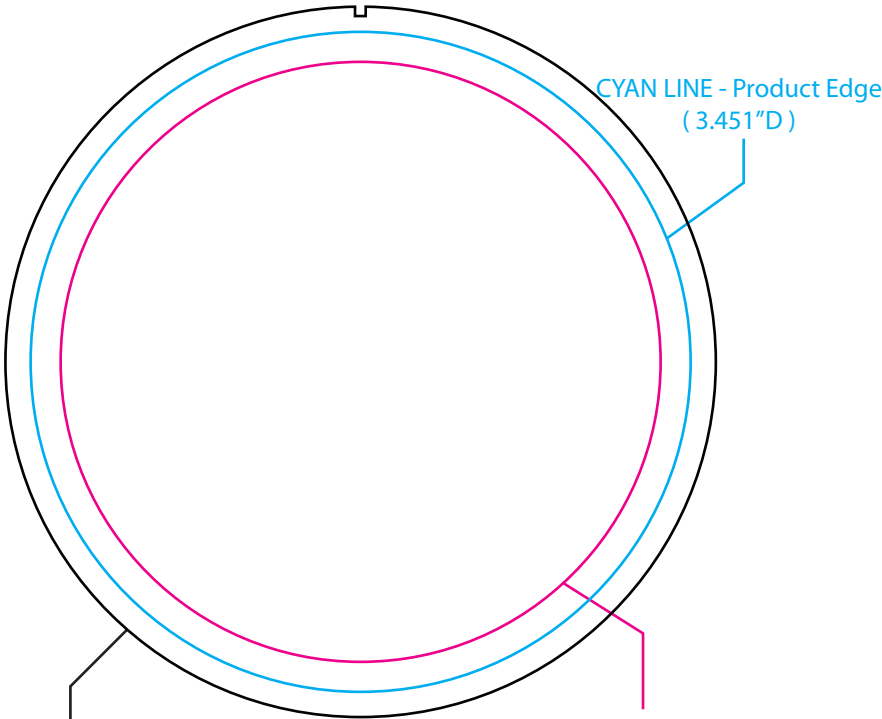

140LB 3.50" 1 pc Blinkie Button

BLACK LINE - Maximum Bleed
(3.714"D)

MAGENTA LINE - Image Area
(3.139"D)

CYAN LINE - Product Edge
(3.451"D)