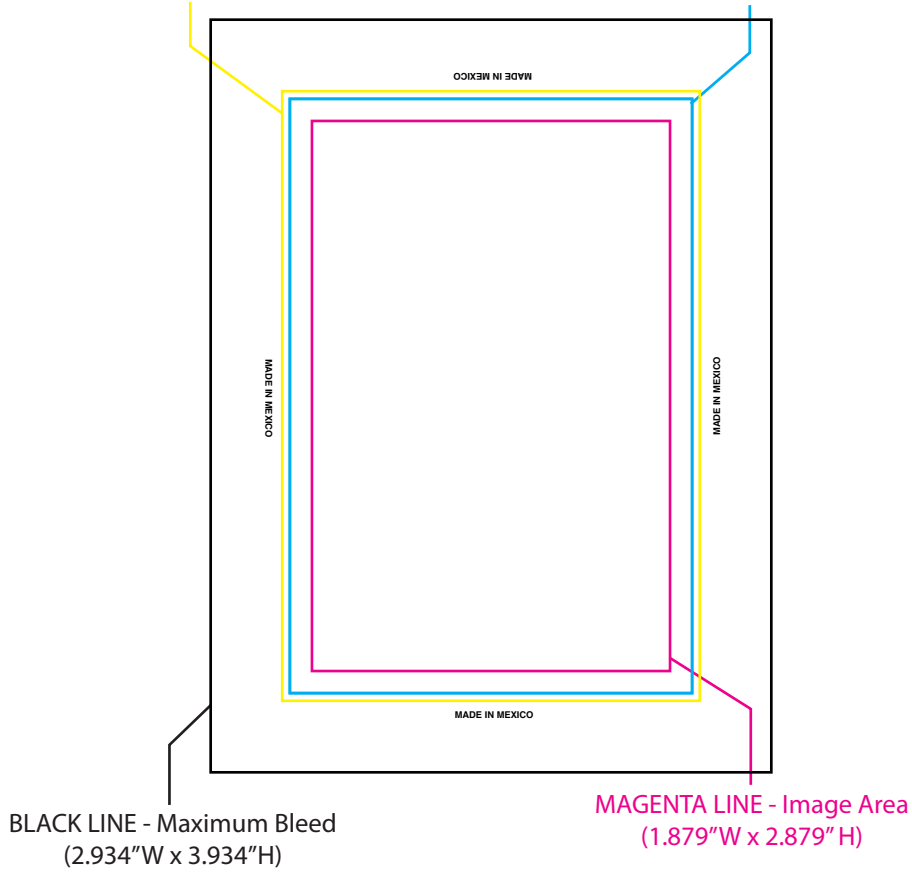

BL-2372 2" x 3" Rectangle Button

YELLOW LINE - Minimum Bleed
(2.189"W x 3.189"H)

CYAN LINE - Product Edge
(2.109"W x 3.109"H)

BLACK LINE - Maximum Bleed
(2.934"W x 3.934"H)

MAGENTA LINE - Image Area
(1.879"W x 2.879"H)