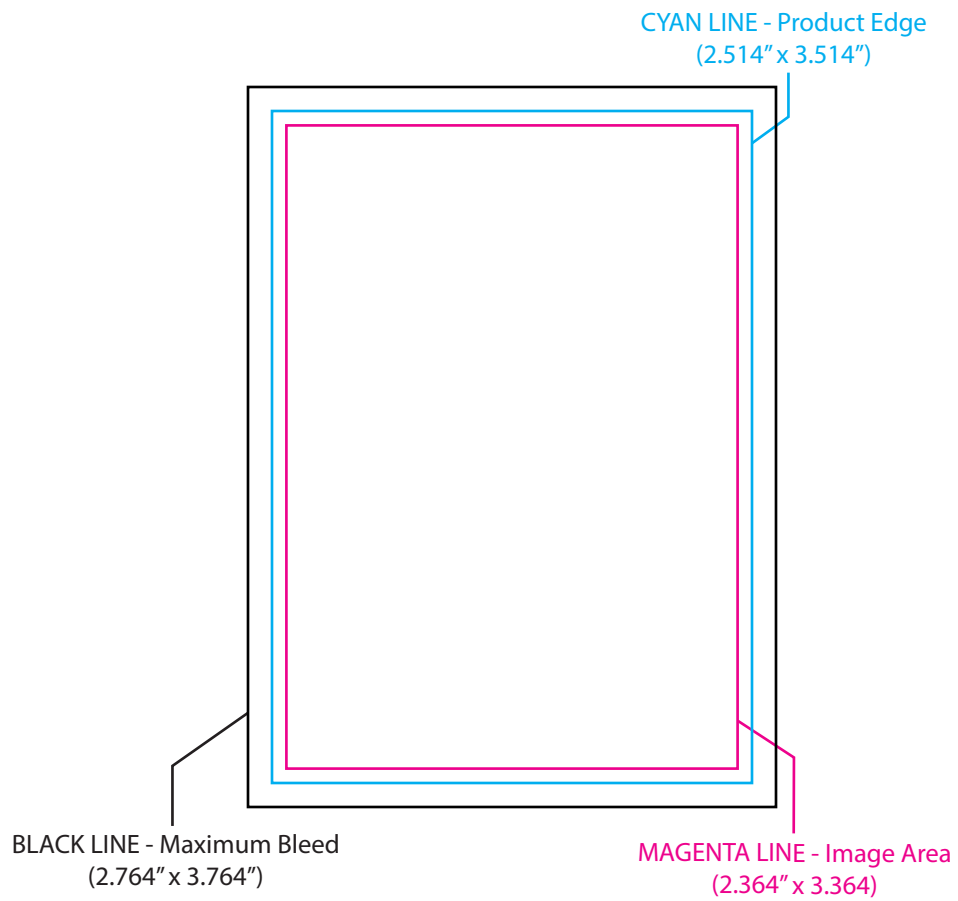

BL-5156 2.5" x 3.5" Rectangle Vinyl Magnet

00000