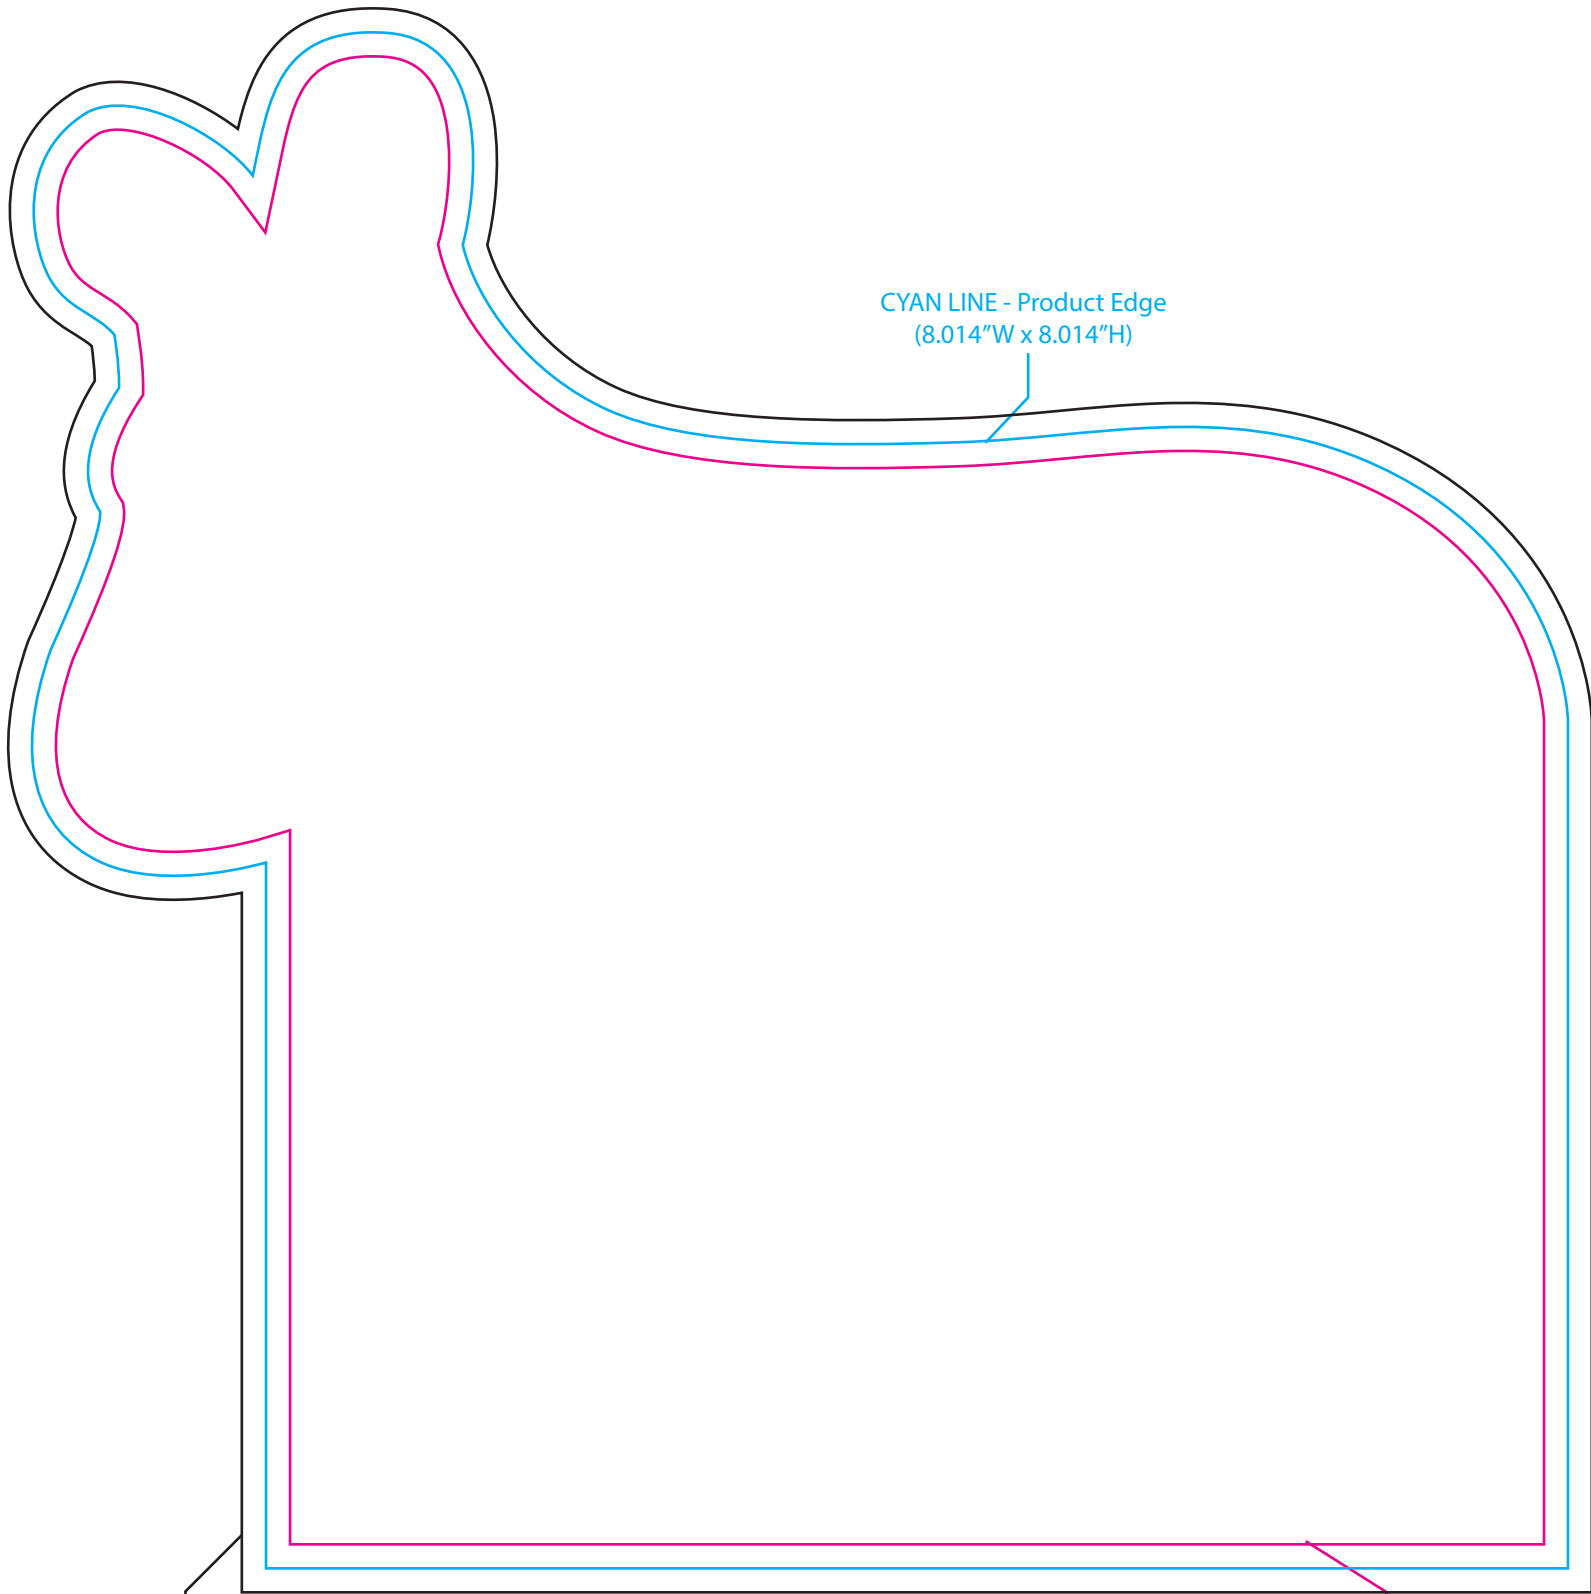

BL-5462 Donkey Jumbo Vinyl Magnet

CYAN LINE - Product Edge
(8.014"W x 8.014"H)

BLACK LINE - Maximum Bleed
(8.262"W x 8.264"H)

MAGENTA LINE - Image Area
(7.765"W x 7.764"H)

00000