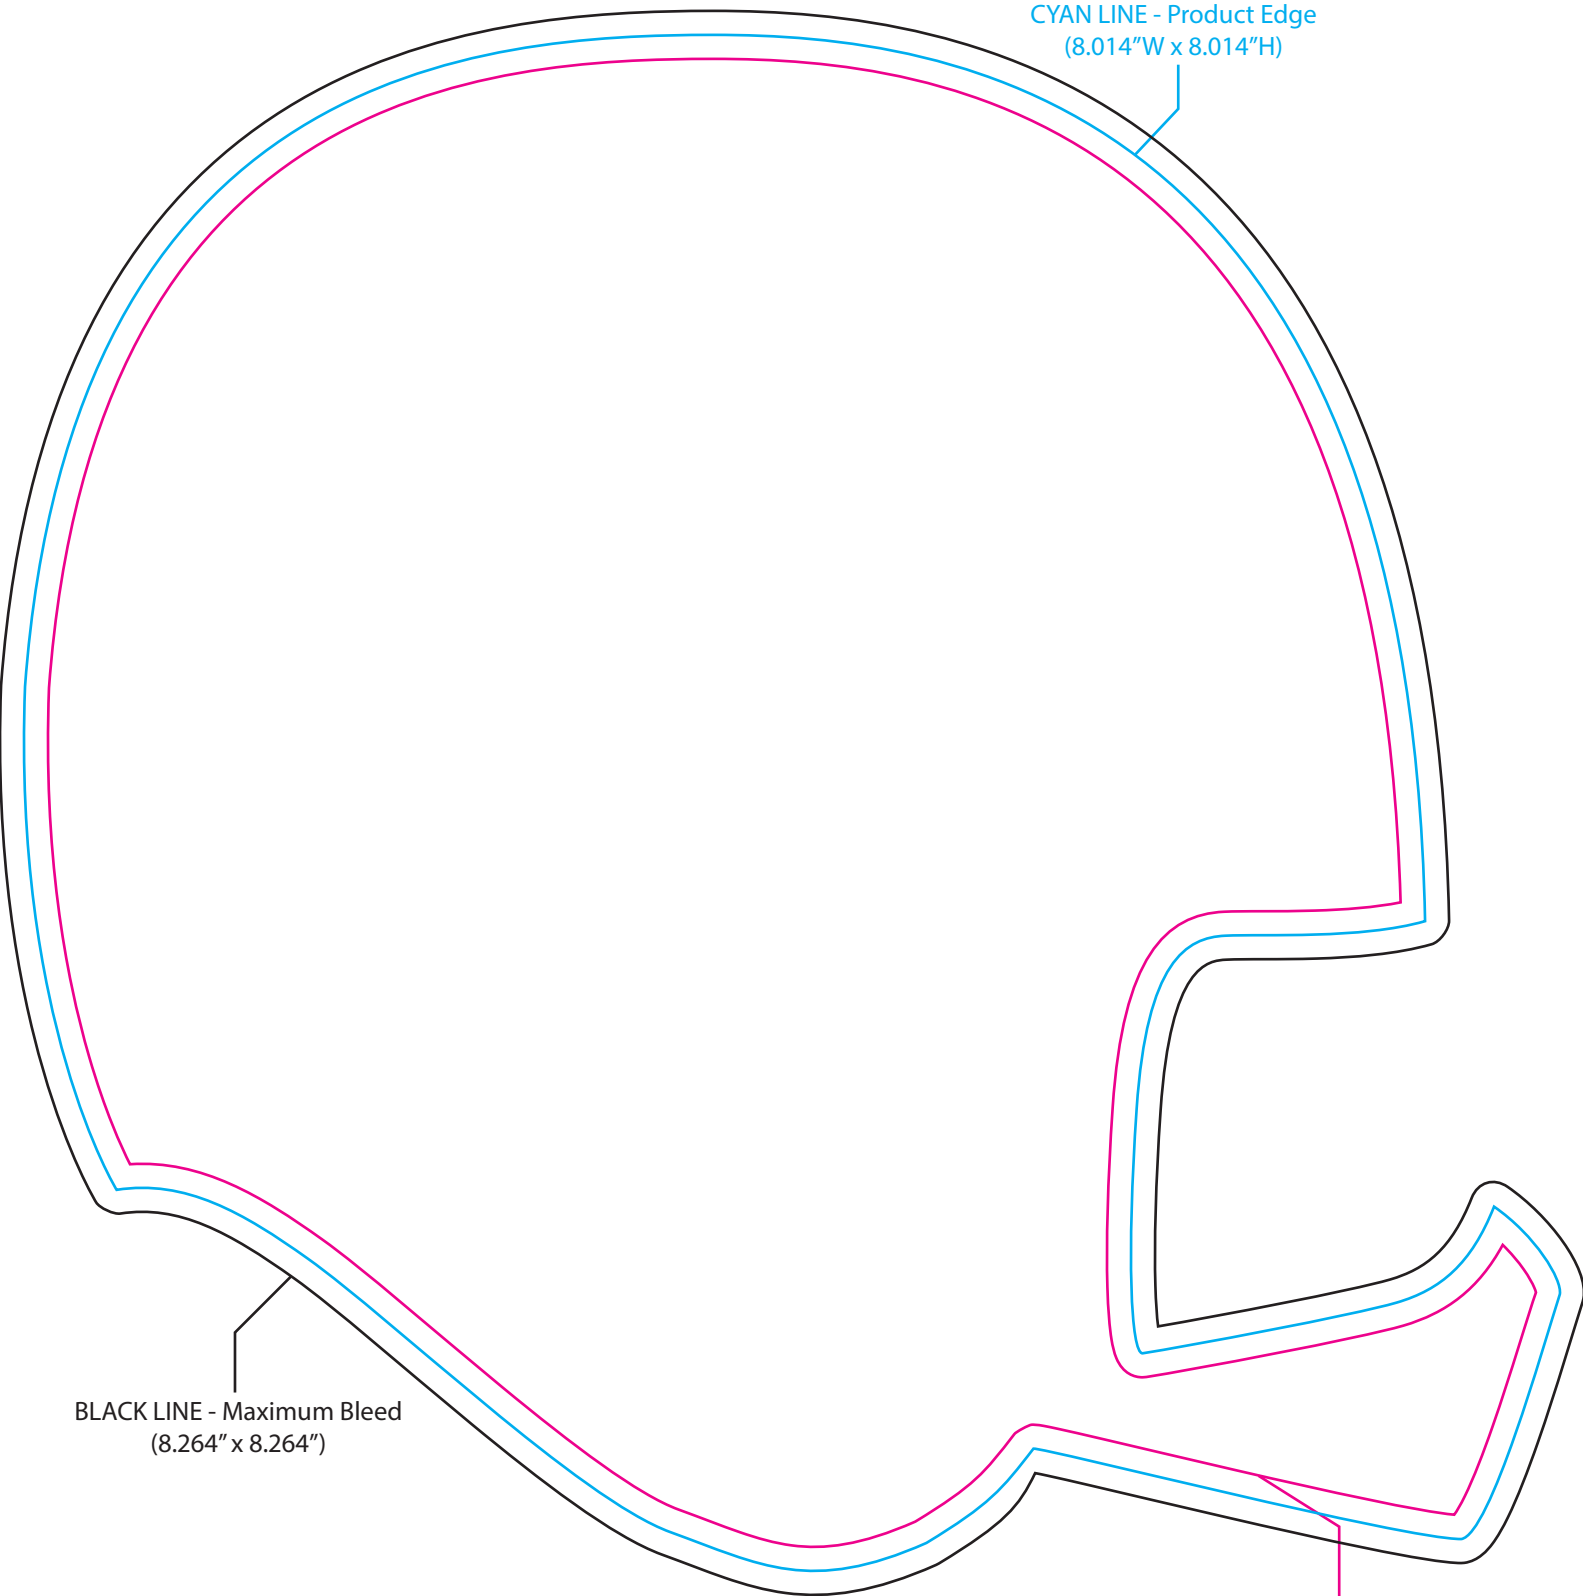

BL-5464 Helmet Jumbo Vinyl Magnet

CYAN LINE - Product Edge
(8.014"W x 8.014"H)

BLACK LINE - Maximum Bleed
(8.264" x 8.264")

MAGENTA LINE - Image Area
(7.764"W x 7.764"H)