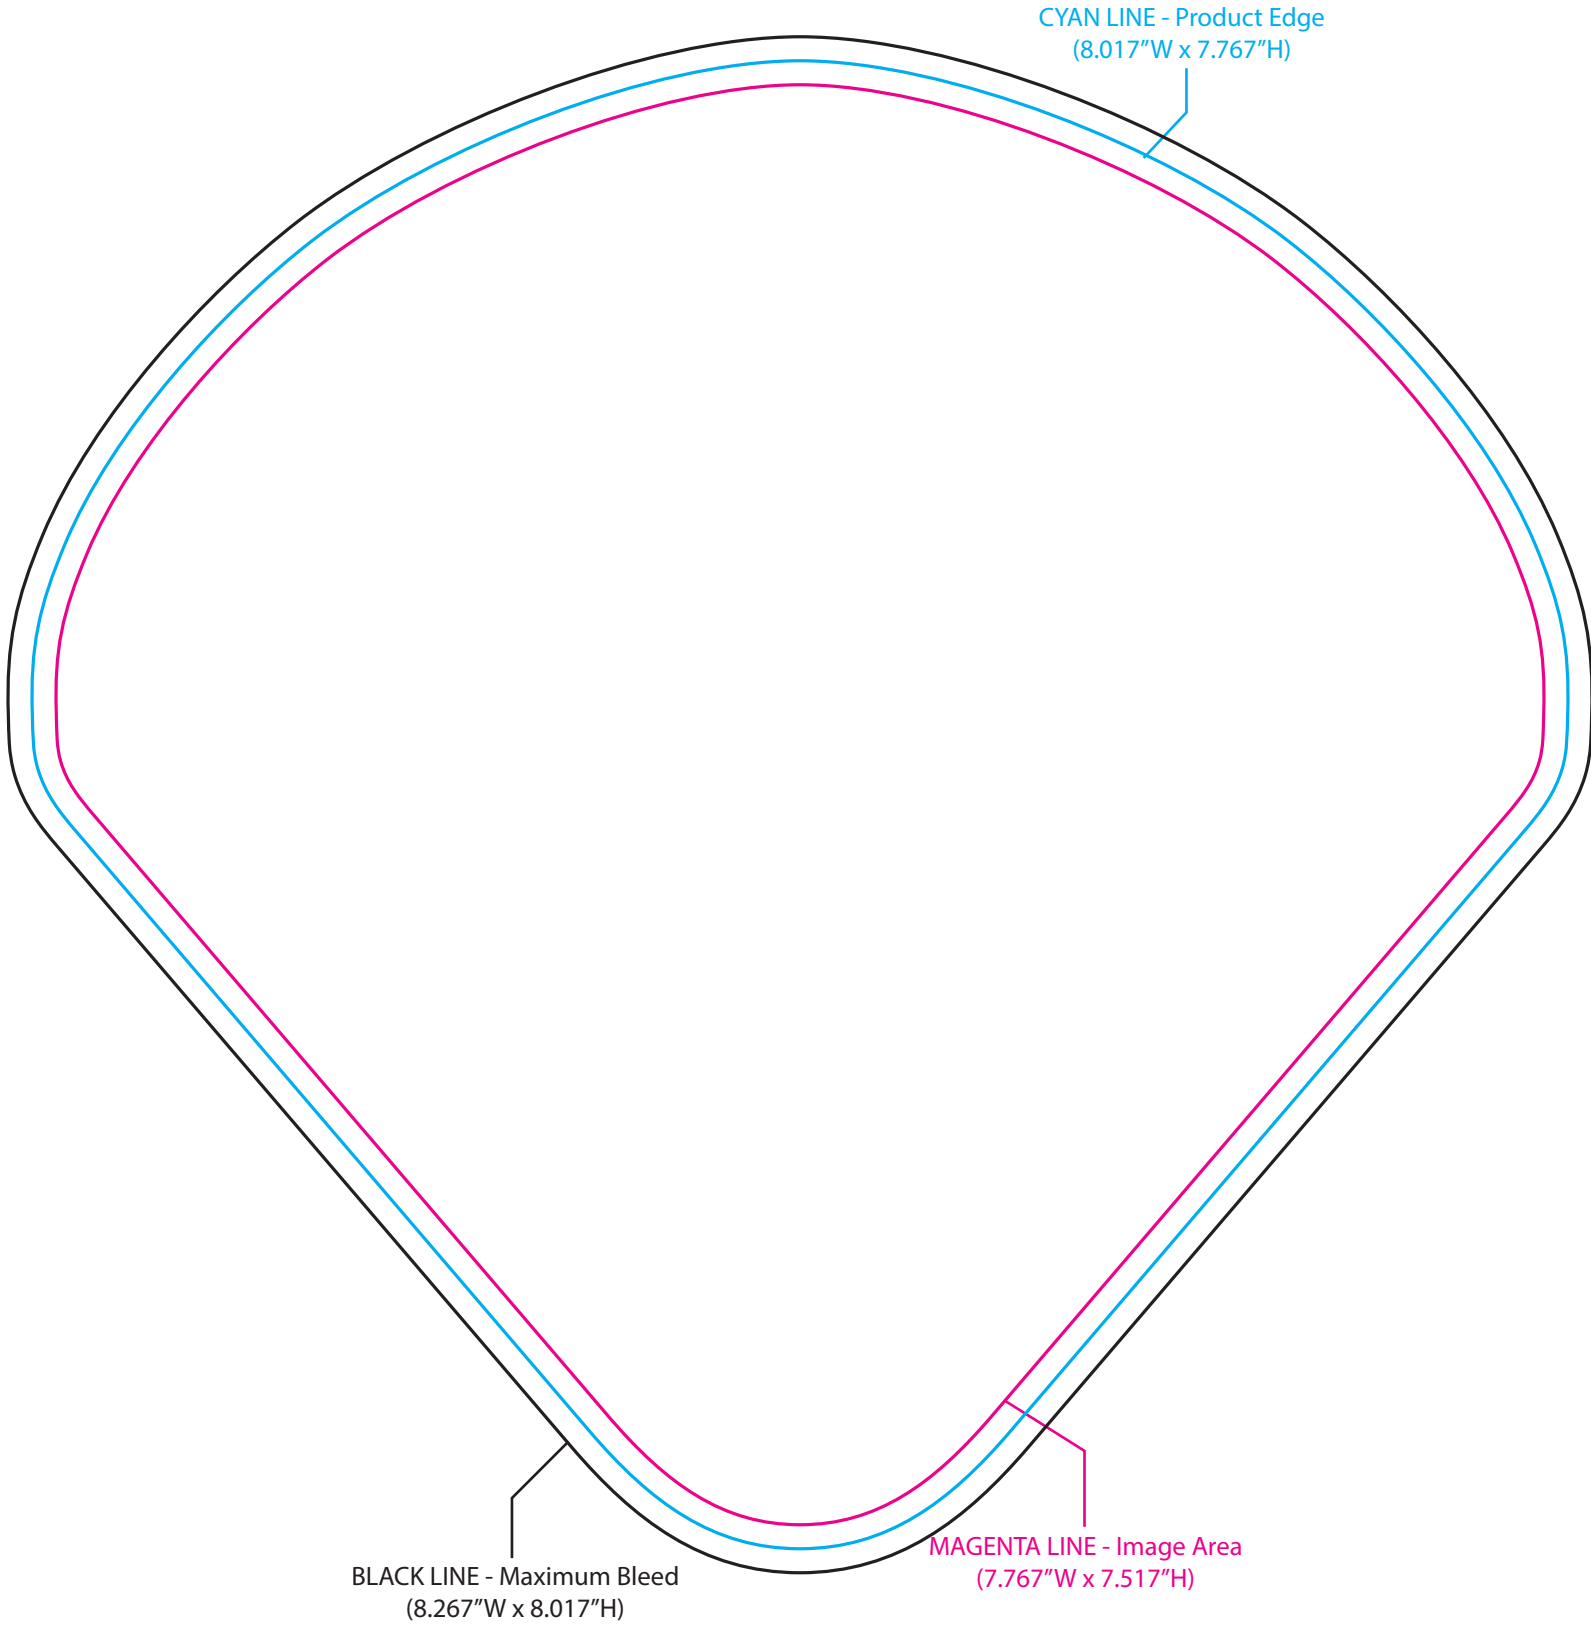

BL-5480 Seashell Jumbo Vinyl Magnet

CYAN LINE - Product Edge
(8.017"W x 7.767"H)

BLACK LINE - Maximum Bleed
(8.267"W x 8.017"H)

MAGENTA LINE - Image Area
(7.767"W x 7.517"H)

00000