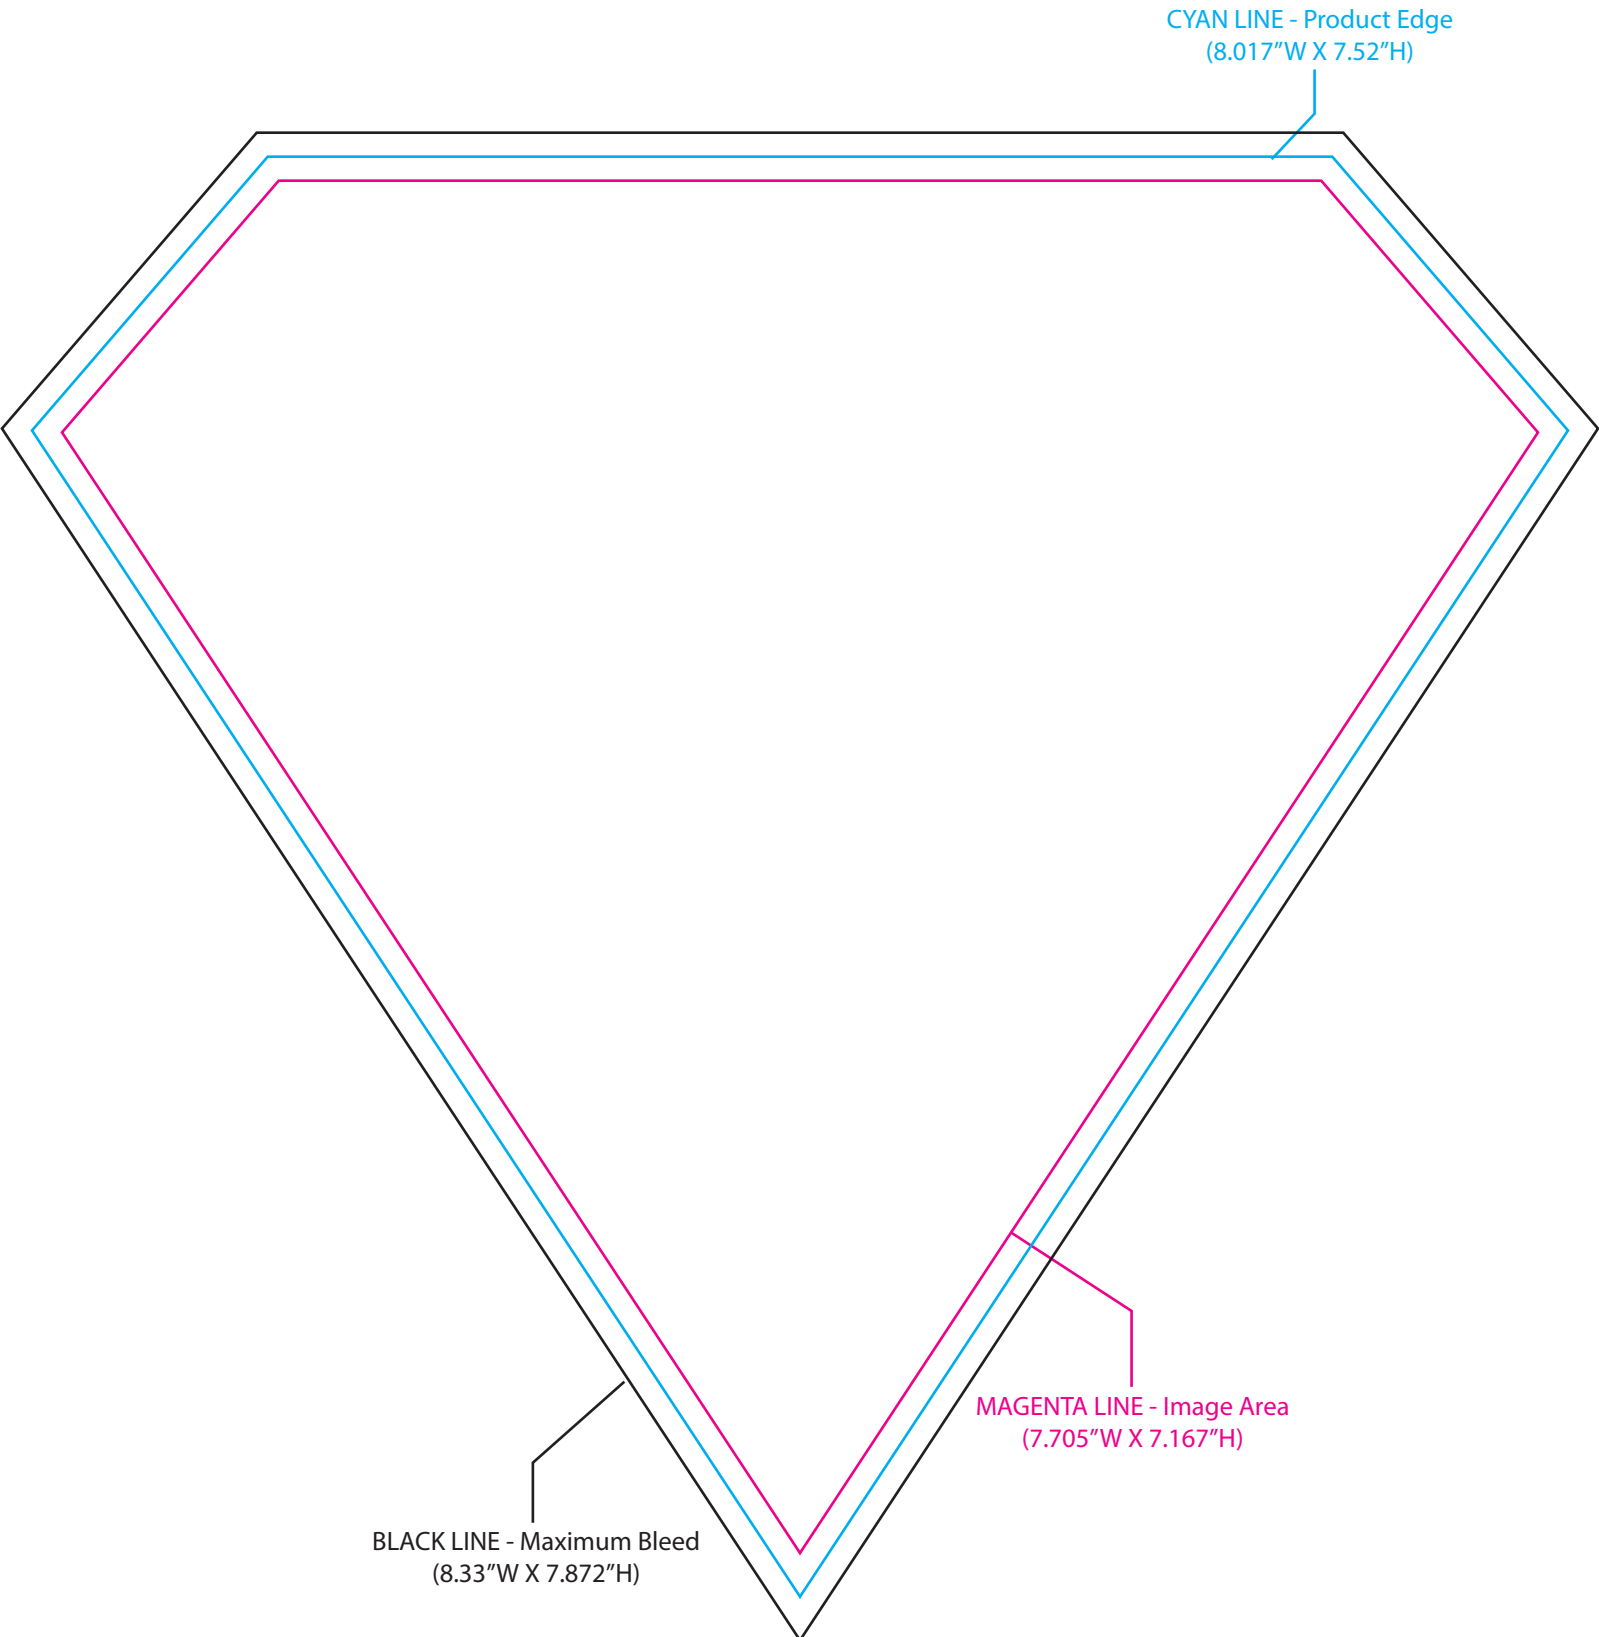

BL-5487 Gem Jumbo Vinyl Magnet

CYAN LINE - Product Edge
(8.017" W X 7.52" H)

BLACK LINE - Maximum Bleed
(8.33" W X 7.872" H)

MAGENTA LINE - Image Area
(7.705" W X 7.167" H)

00000