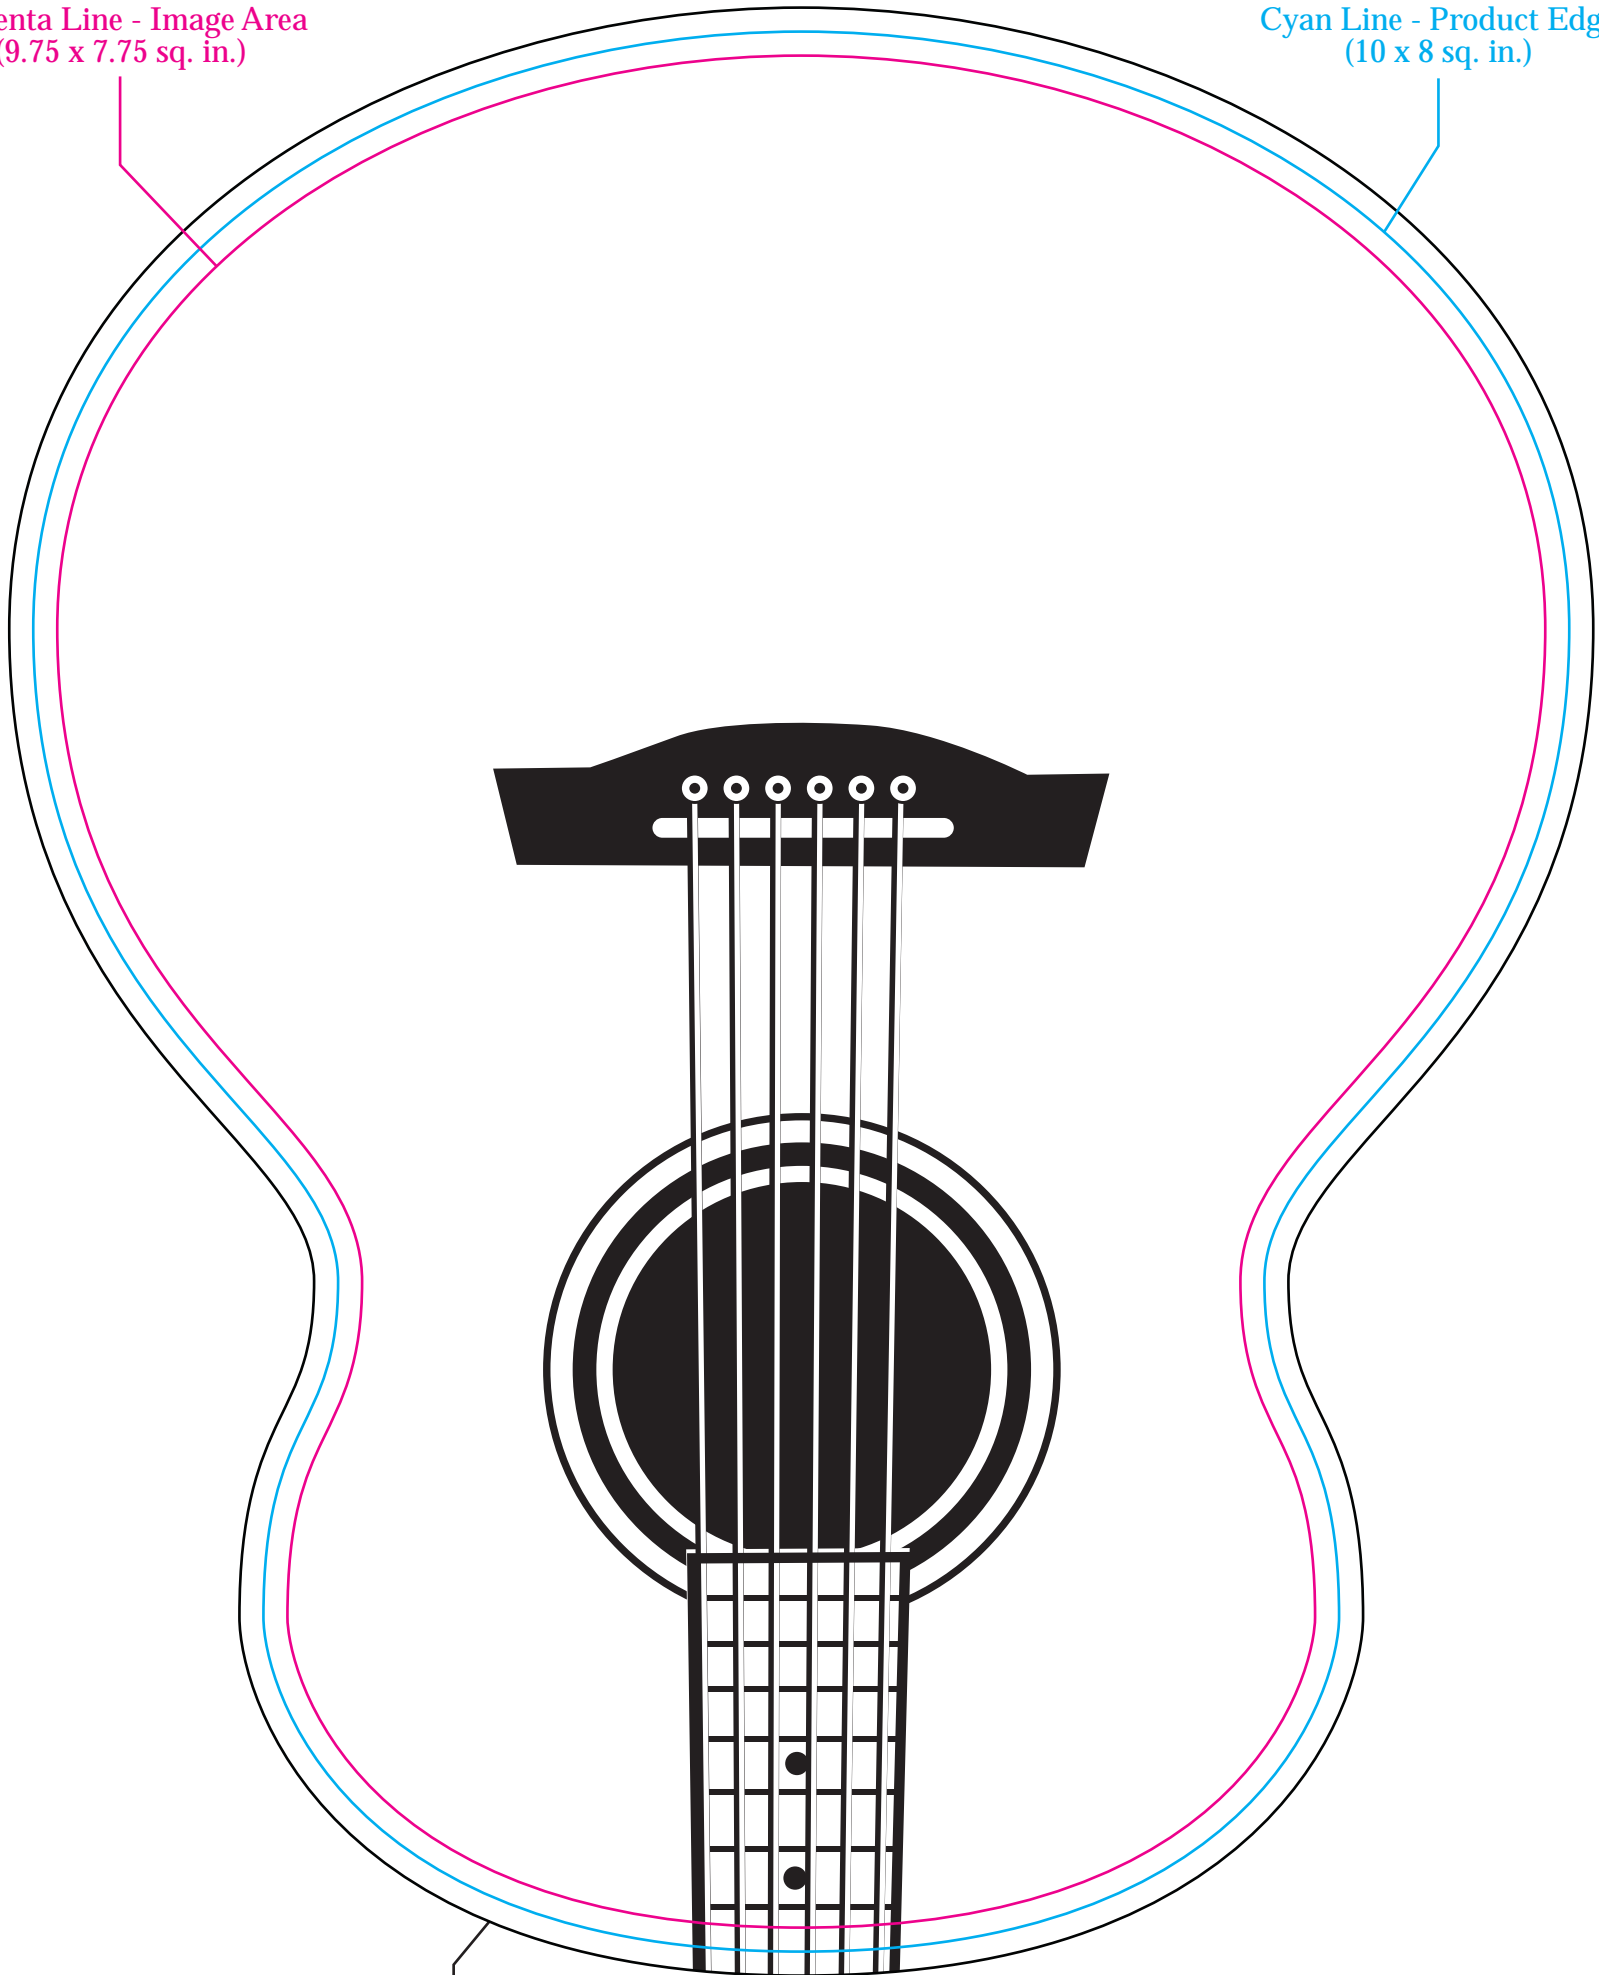

BL-5495 - Guitar Jumbo Magnet Template - (8" W x 10" H)

Magenta Line - Image Area
(9.75 x 7.75 sq. in.)

Cyan Line - Product Edge
(10 x 8 sq. in.)

Black Line - Maximum Bleed
(10.25 x 8.25 sq. in.)

**PENS DO NOT COME ATTACHED TO THE MEMO BOARD.
USE THIS PEN ART AS A SIZE REFERENCE.**