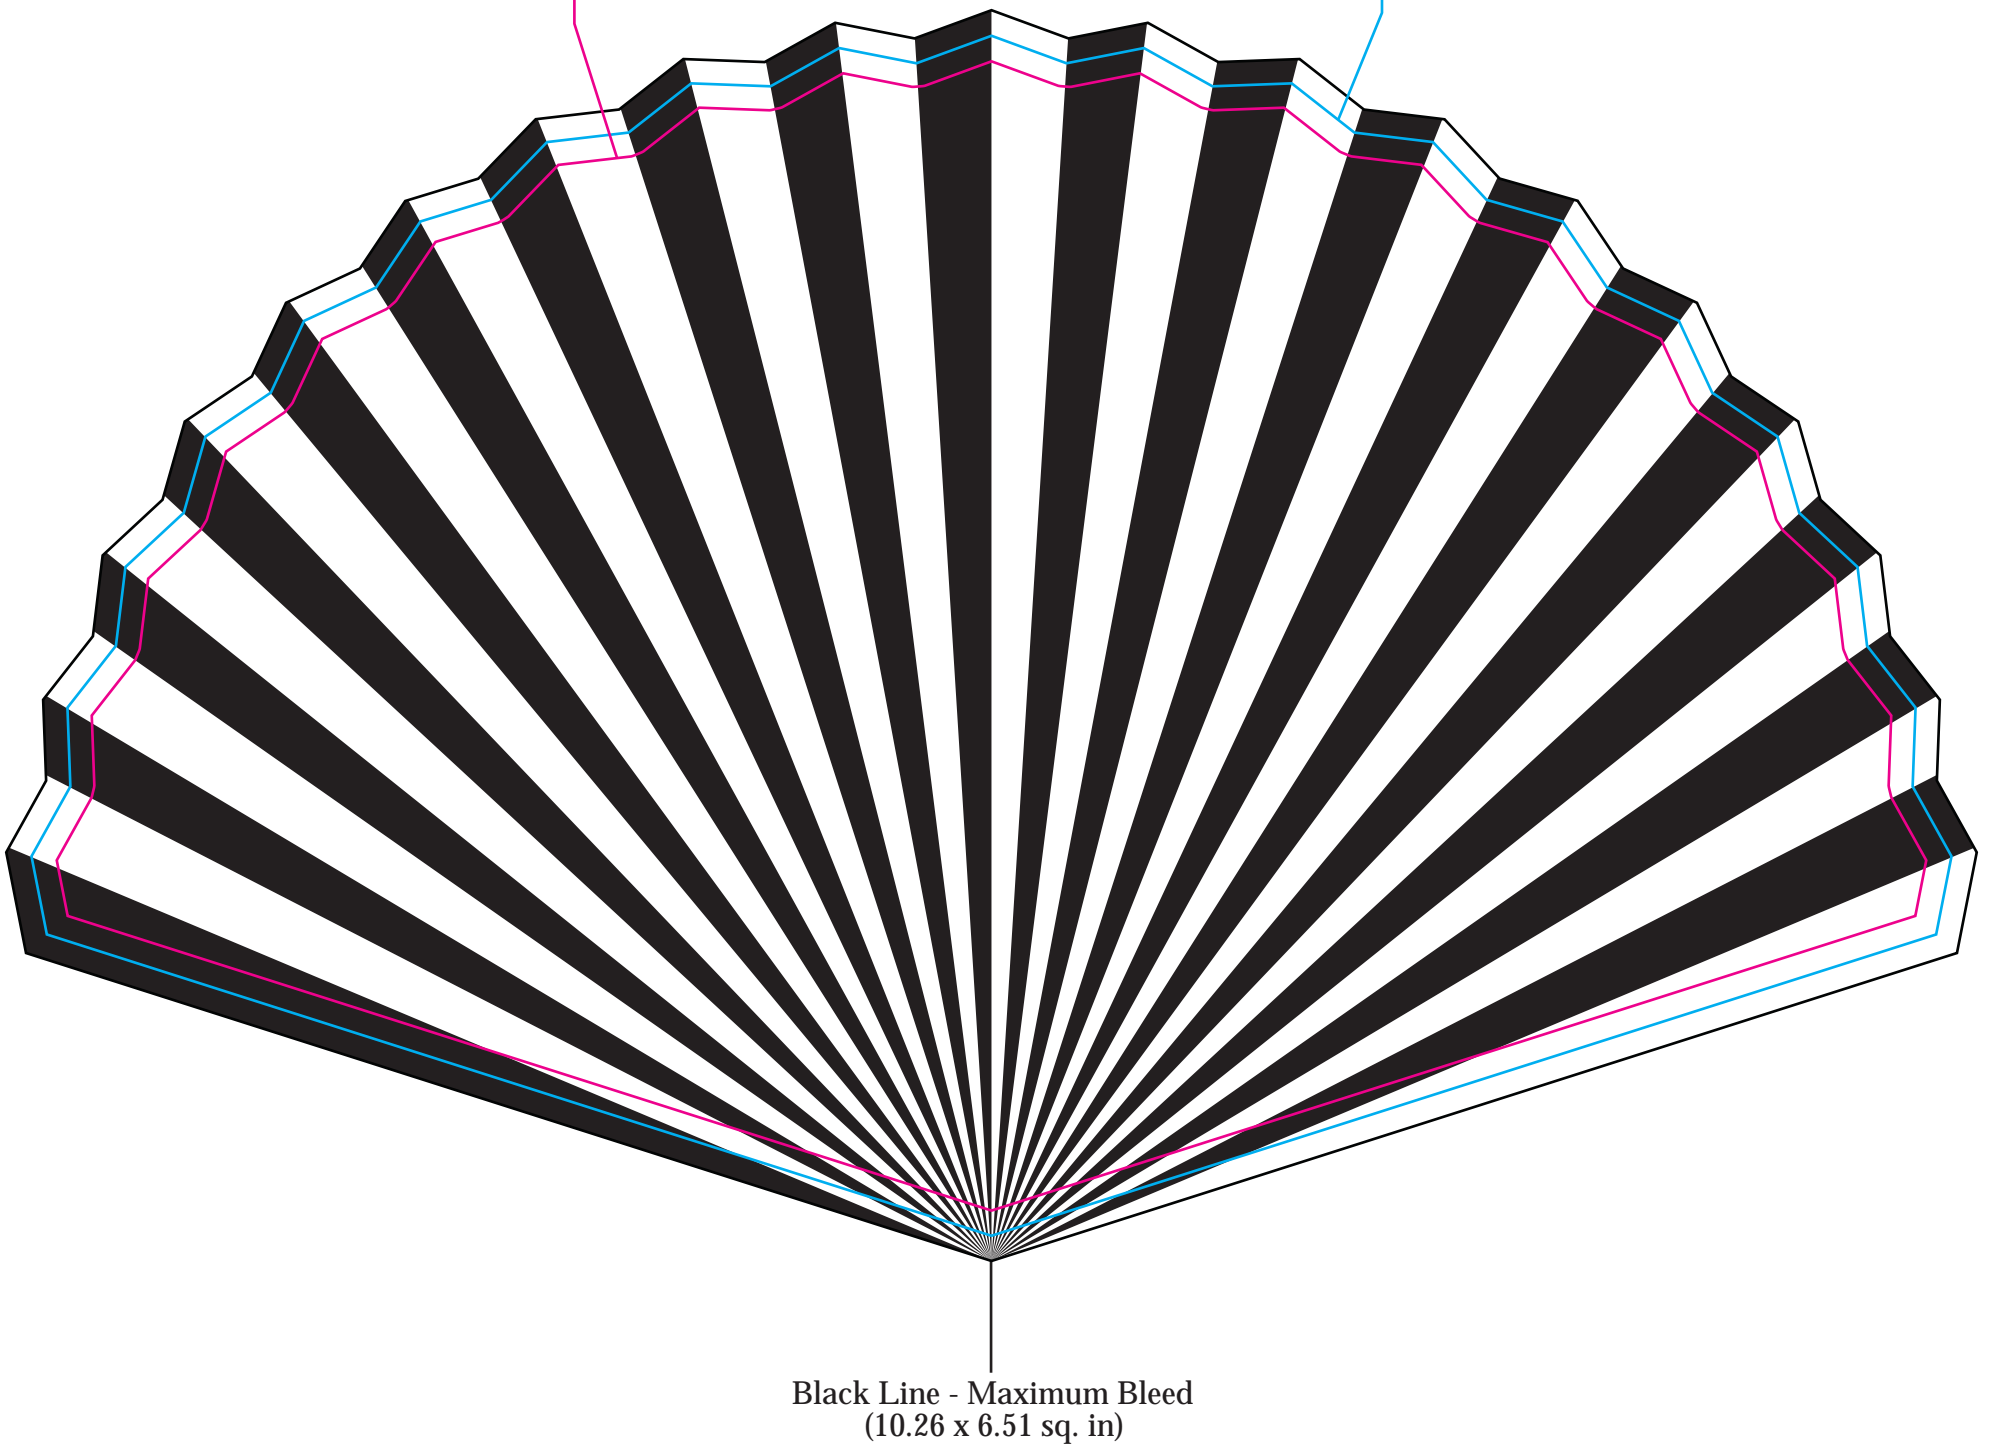

BL-5505 - Rd Triangle Jumbo Magnet Template - (10" W x 6.25" H)

Magenta Line - Image Area  
(9.74 x 5.99 sq. in.)

Cyan Line - Product Edge  
(10 x 6.25 sq. in.)

Black Line - Maximum Bleed  
(10.26 x 6.51 sq. in.)

**PENS DO NOT COME ATTACHED TO THE MEMO BOARD.  
USE THIS PEN ART AS A SIZE REFERENCE.**