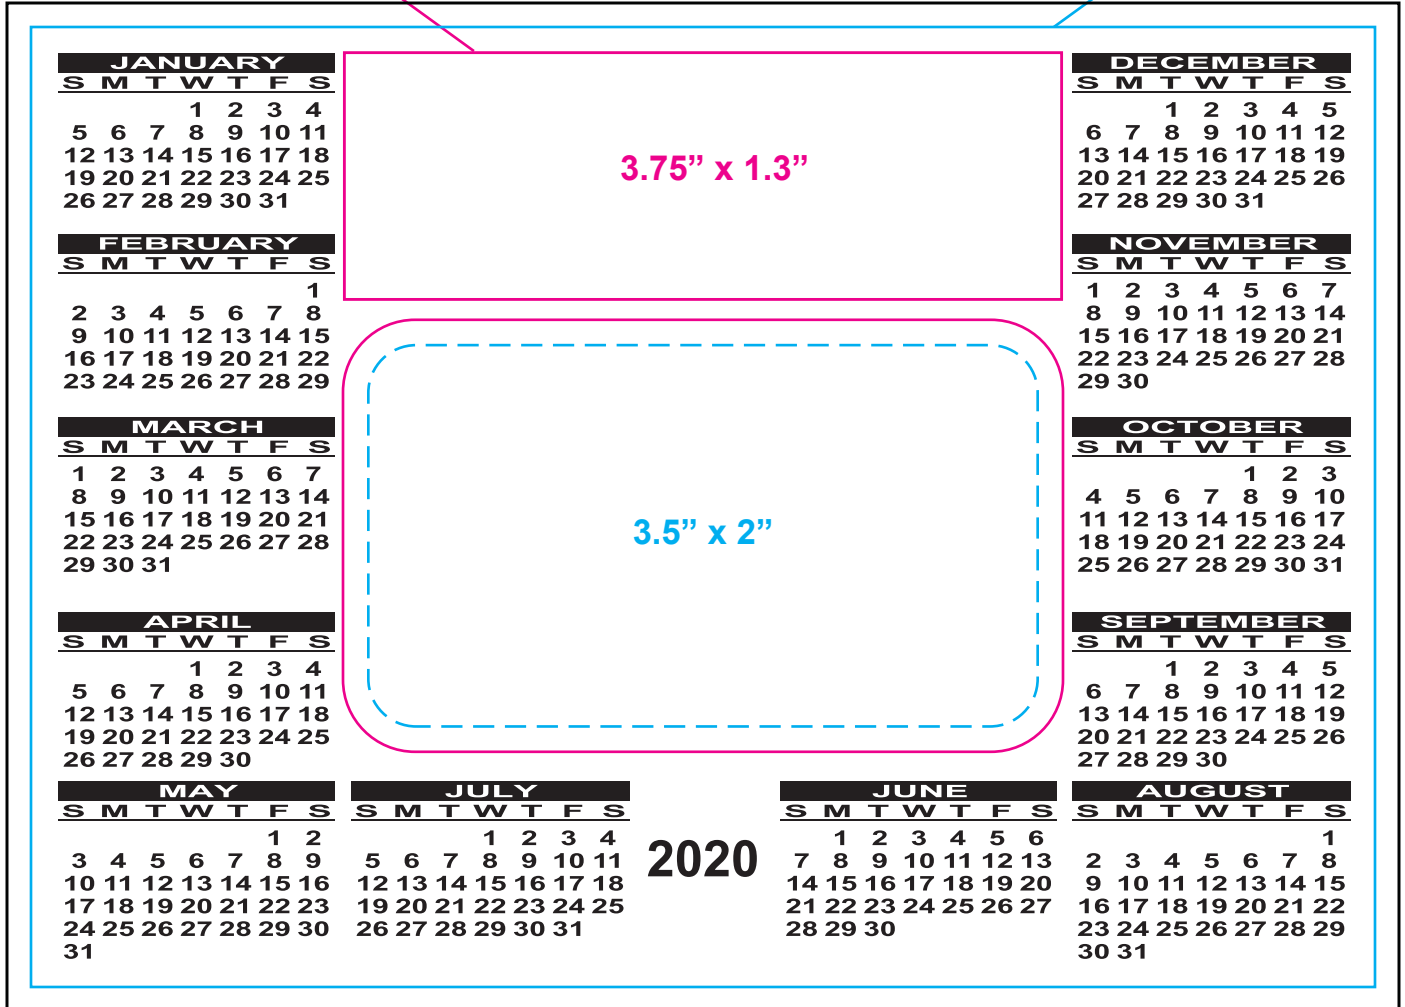

# BL-5685C 7" x 5" Calendar Picture Frame Magnet

CYAN LINE - Product Edge  
(3.75" x 1.3")

CYAN LINE - Product Edge  
(7.014" x 5.014")

BLACK LINE - Maximum Bleed  
(7.266" x 5.266")