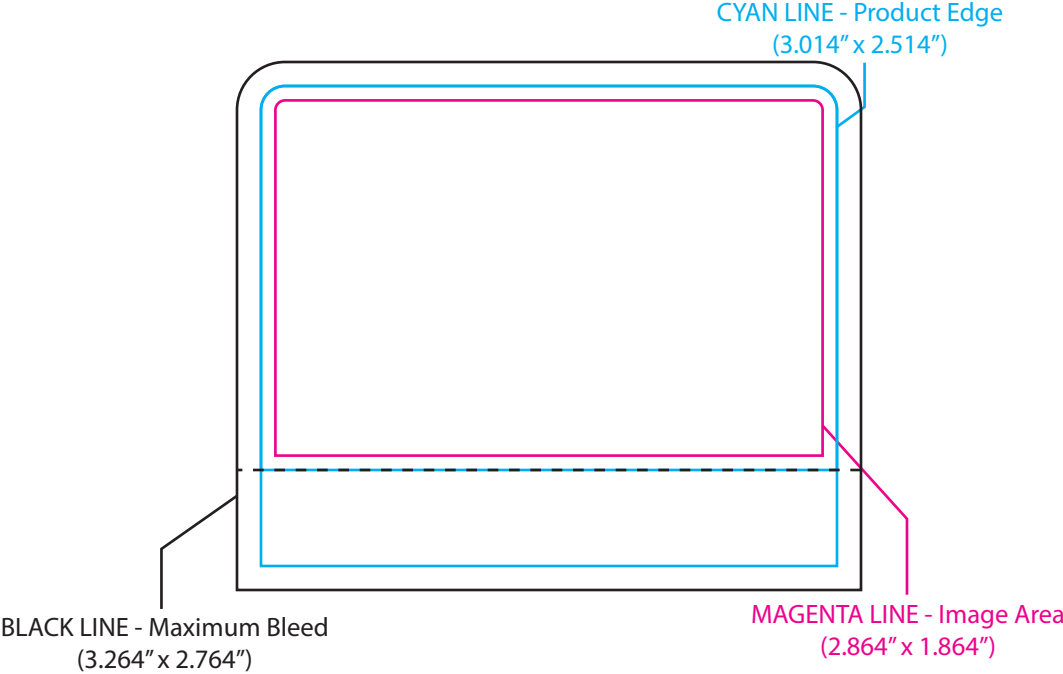

BL-6300 2.5" x 3" Rectangle Stick'em Calendar Pads

00000