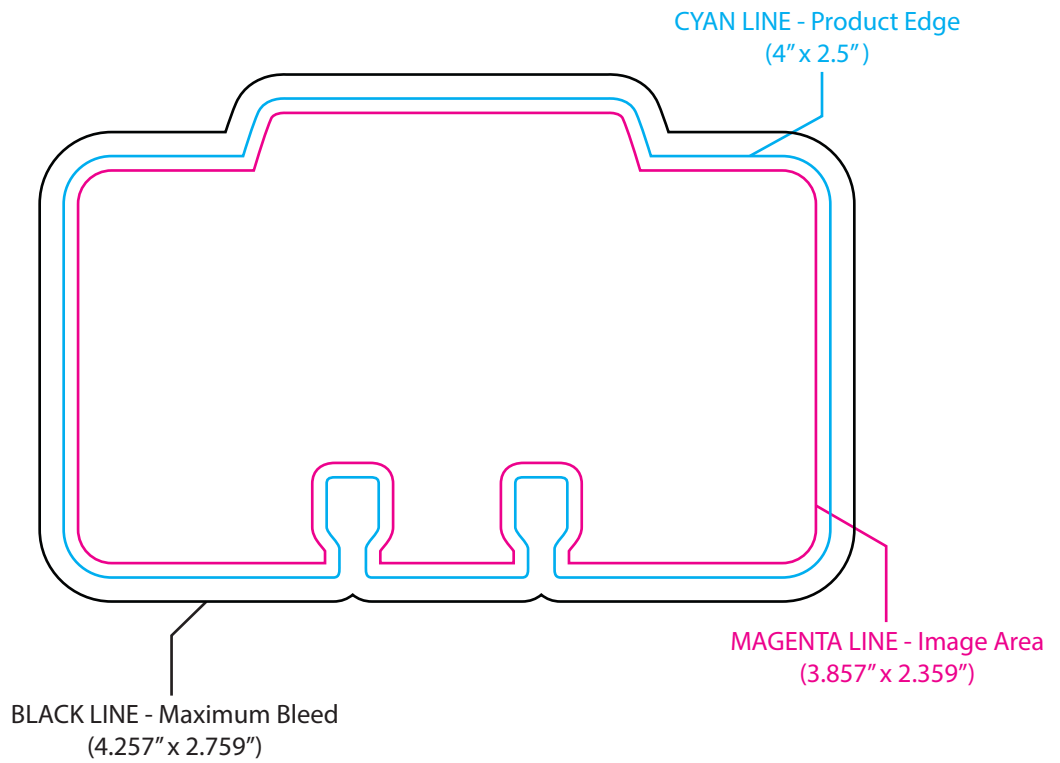

## BL-7850C 4" x 2.5" Center Tab Rotary Cards

000000