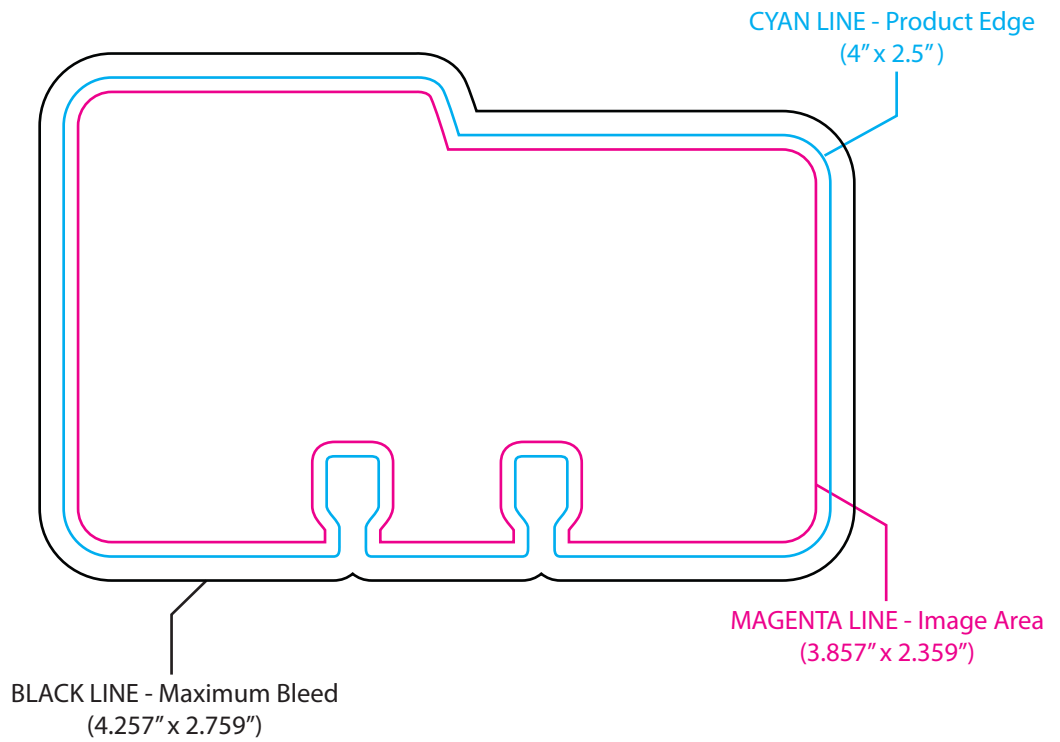

BL-7850L 4" x 2.5" Left Tab Rotary Cards

000000