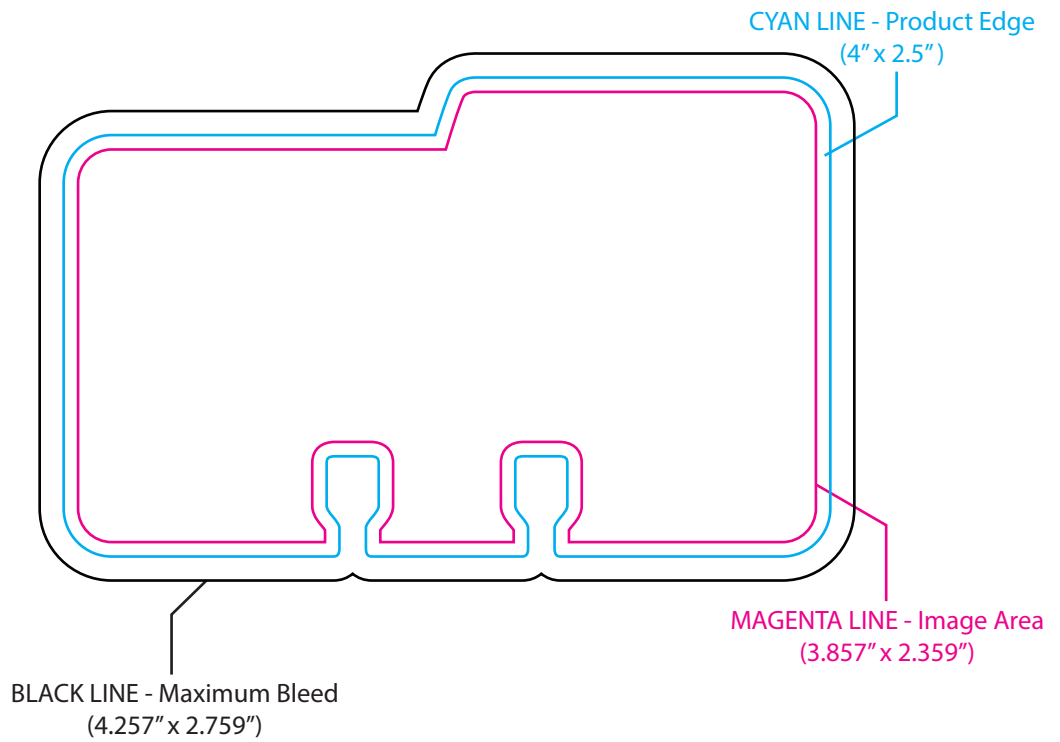

## BL-7850R 4" x 2.5" Right Tab Rotary Cards

000000